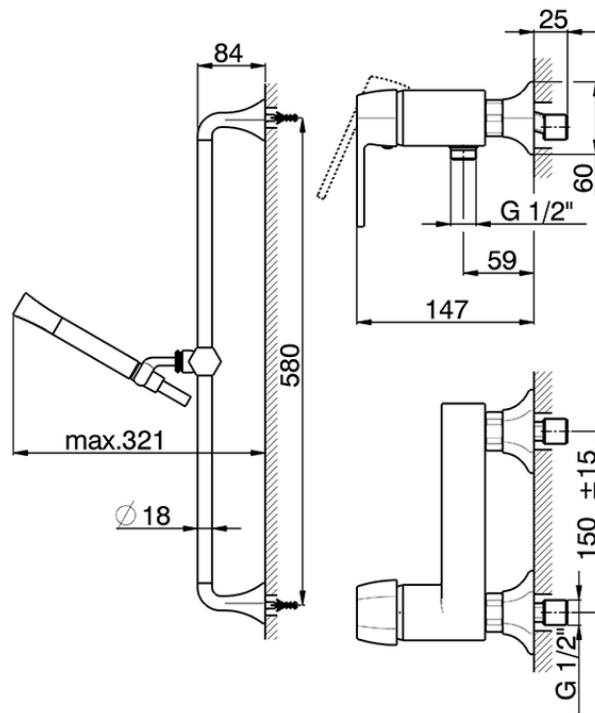

Single lever shower mixer, with shower set CHERIE_CH000464

CH000464

<https://en.cisal.it/single-lever-shower-mixer-with-shower-set-cherie-ch000464>

2026-05-17