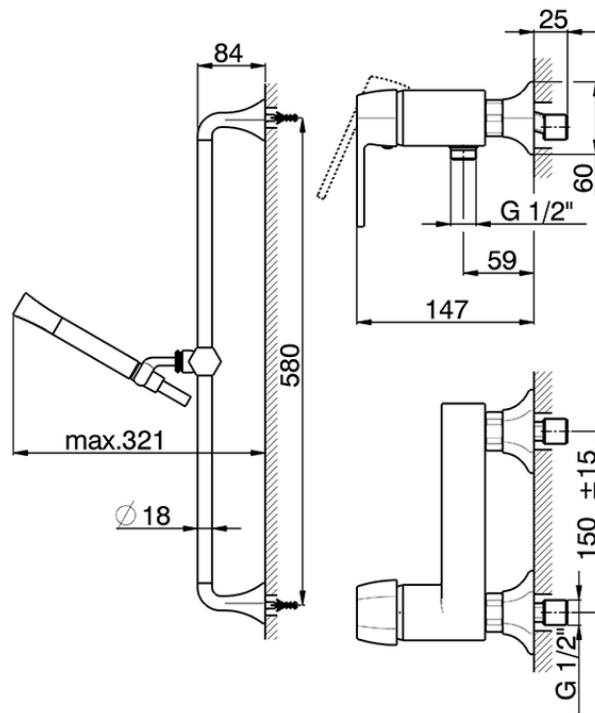

Single lever shower mixer, with shower set CHERIE_CH000464

CH000464

<https://en.cisal.it/single-lever-shower-mixer-with-shower-set-cherie-ch000464>

2026-06-26