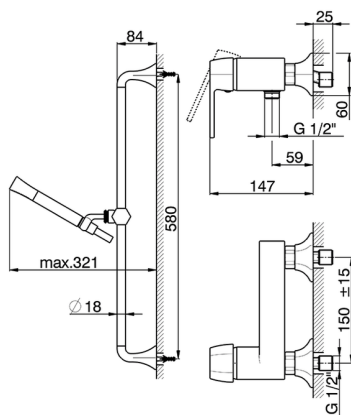

Single lever shower mixer, with shower set **CH000464**

MODEL **CH000464**

Single lever shower mixer, with shower set, 58 cm slide rail kit with sliding bracket, Chérie Brass one spray handshower, 150 cm SUPREME smooth flexible hose

AVAILABLE FINISHINGS

- 
6T 6T Chrome/Matt Black
- 
7C 7C Gold/Matt Black
- 
7D 7D Polished Nickel/Matt Black
- 
7E 7E Rose Gold/Matt Black

CHARACTERISTICS

Cartridge Spare Parts **ZZ93196000**

38 mm Cartridge