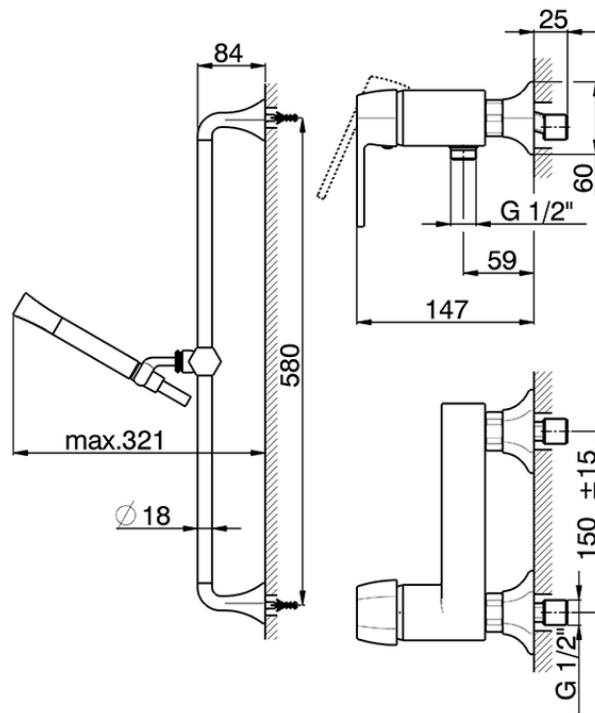

Single lever shower mixer, with shower set CHERIE_CH000464

CH000464

<https://en.cisal.it/single-lever-shower-mixer-with-shower-set-cherie-ch000464>

2026-04-26