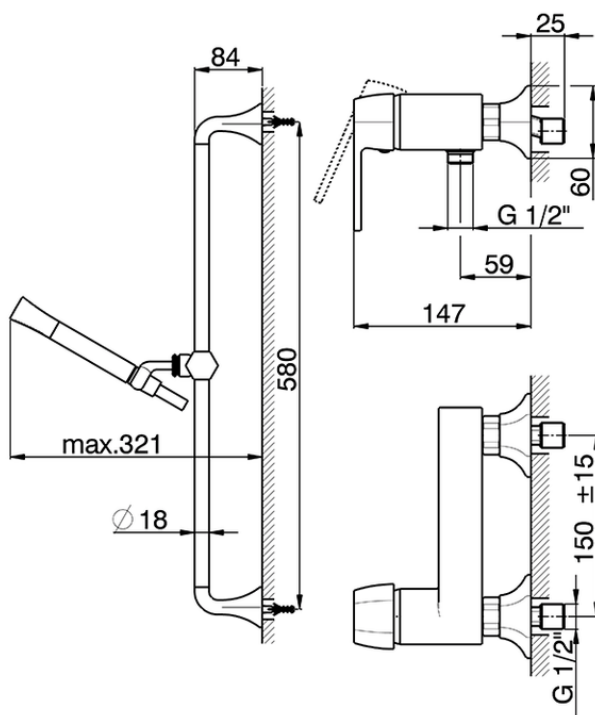

## Single lever shower mixer, with shower set CHERIE\_CH000464

CH000464

<https://en.cisal.it/single-lever-shower-mixer-with-shower-set-cherie-ch000464>

2026-06-14