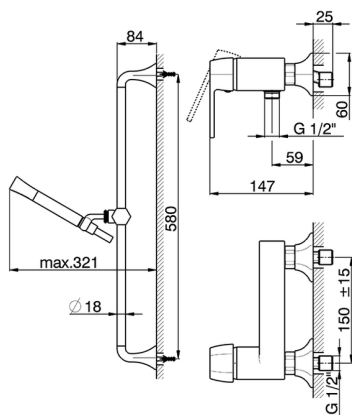

Single lever shower mixer, with shower set **CH000464**

MODEL **CH000464**

Single lever shower mixer, with shower set, 58 cm slide rail kit with sliding bracket, Chérie Brass one spray handshower, 150 cm SUPREME smooth flexible hose

AVAILABLE FINISHINGS

- 
6T 6T Chrome/Matt Black
- 
7C 7C Gold/Matt Black
- 
7D 7D Polished Nickel/Matt Black
- 
7E 7E Rose Gold/Matt Black

CHARACTERISTICS

Cartridge Spare Parts **ZZ93196000**

38 mm Cartridge