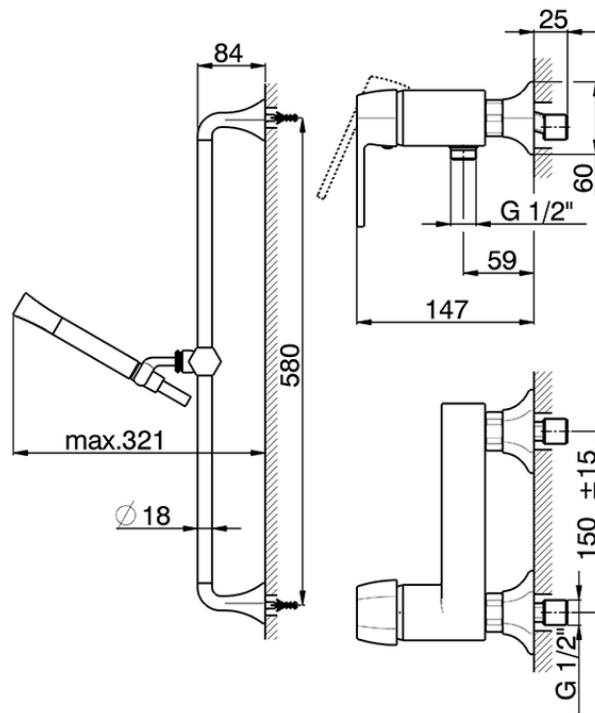

Single lever shower mixer, with shower set CHERIE_CH000464

CH000464

<https://en.cisal.it/single-lever-shower-mixer-with-shower-set-cherie-ch000464>

2026-06-13