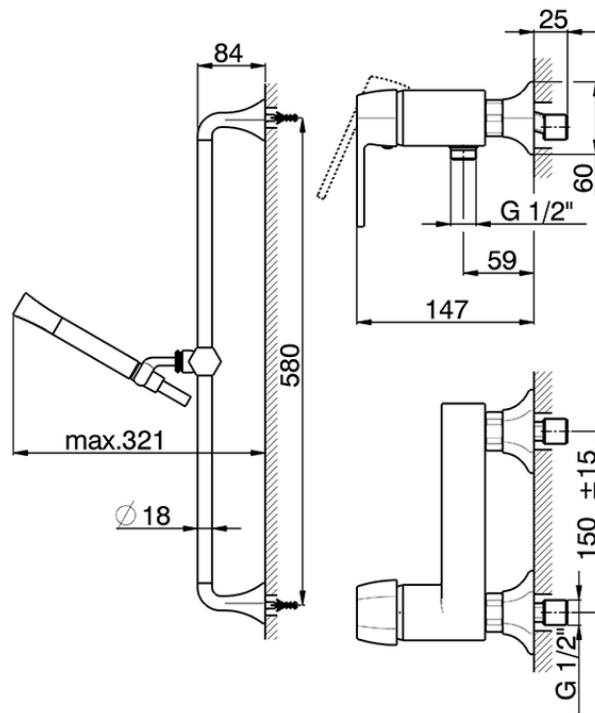

## Single lever shower mixer, with shower set CHERIE\_CH000464

CH000464

<https://en.cisal.it/single-lever-shower-mixer-with-shower-set-cherie-ch000464>

2026-04-06