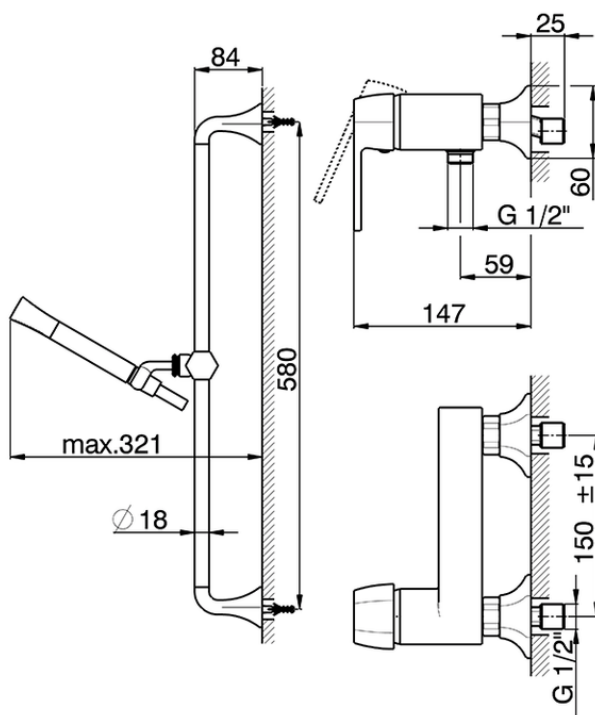

## Single lever shower mixer, with shower set CHERIE\_CH000464

CH000464

<https://en.cisal.it/single-lever-shower-mixer-with-shower-set-cherie-ch000464>

2026-06-26