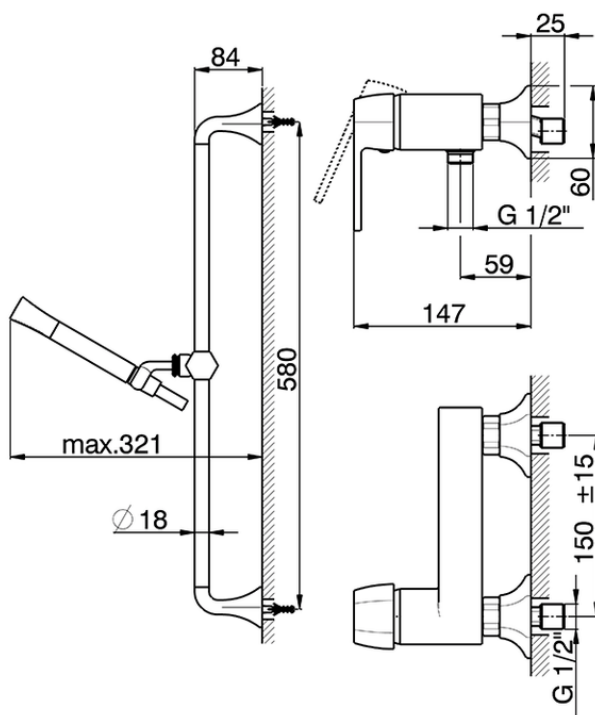

Single lever shower mixer, with shower set CHERIE_CH000464

CH000464

<https://en.cisal.it/single-lever-shower-mixer-with-shower-set-cherie-ch000464>

2026-05-17