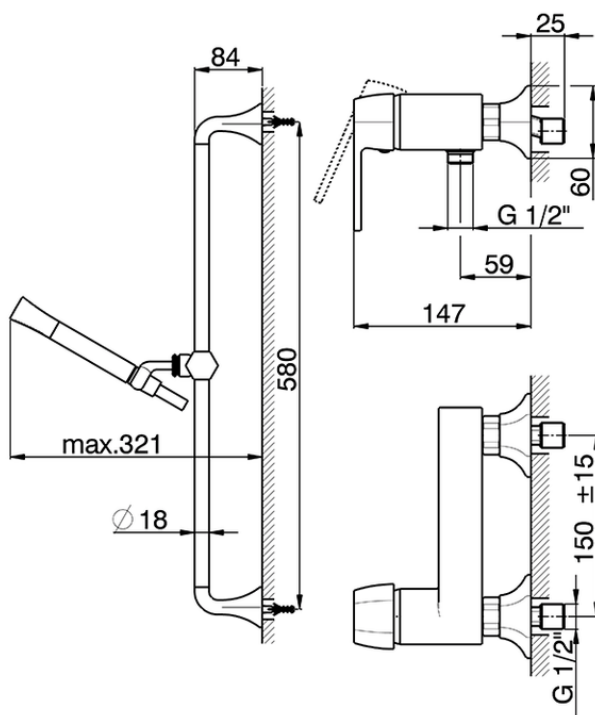

Single lever shower mixer, with shower set CHERIE_CH000464

CH000464

<https://en.cisal.it/single-lever-shower-mixer-with-shower-set-cherie-ch000464>

2026-06-06