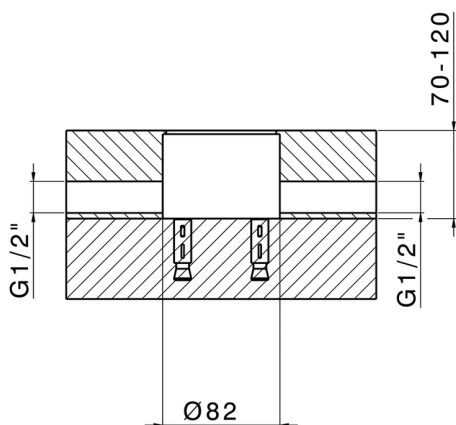

Concealed part single lever free-standing CONCEALED_ZA004510

MODEL **ZA004510**

Concealed part single lever free-standing

AVAILABLE FINISHINGS

04 04 Without finishing

CHARACTERISTICS

Concealed **1**

2026-06-13