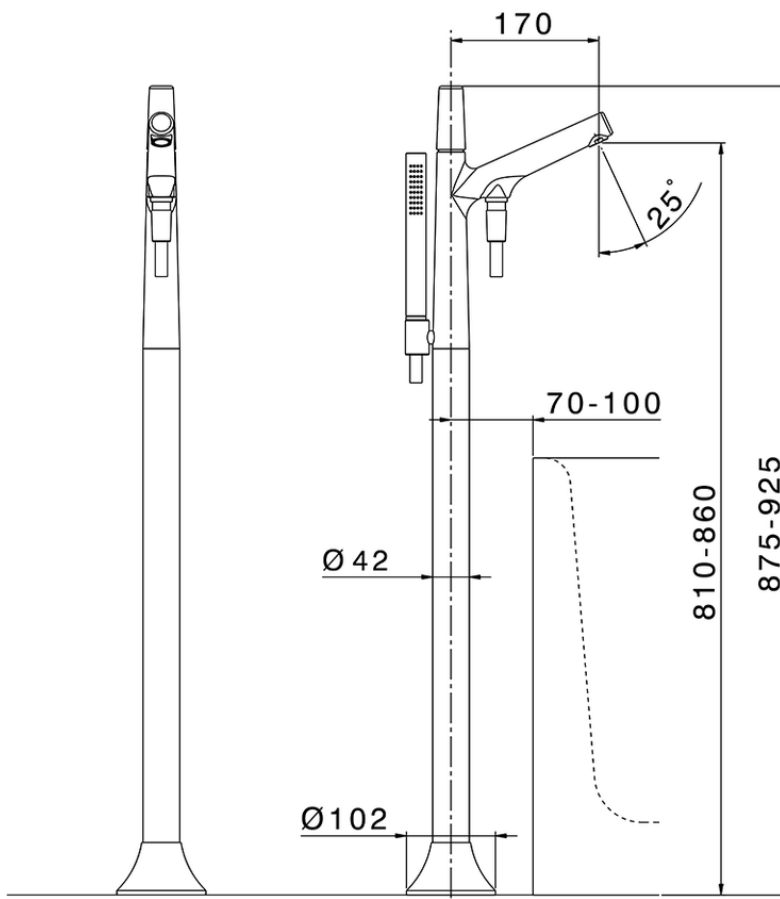

Exposed part for single-lever bath shower mixer VITA_VI014200

VI014200

<https://en.cisal.it/exposed-part-for-single-lever-bath-shower-mixer-vita-vi014200>

ZA004510

<https://en.cisal.it/concealed-part-single-lever-free-standing-concealed-za004510>