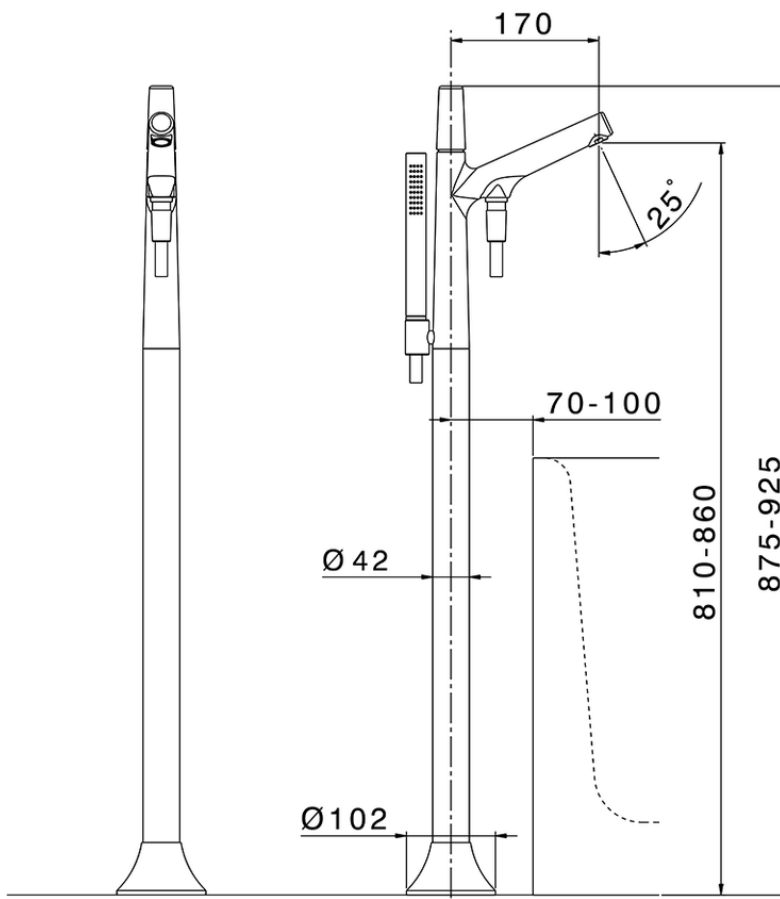

## Exposed part for single-lever bath shower mixer VITA\_VI014200

VI014200

<https://en.cisal.it/exposed-part-for-single-lever-bath-shower-mixer-vita-vi014200>

ZA004510

<https://en.cisal.it/concealed-part-single-lever-free-standing-concealed-za004510>