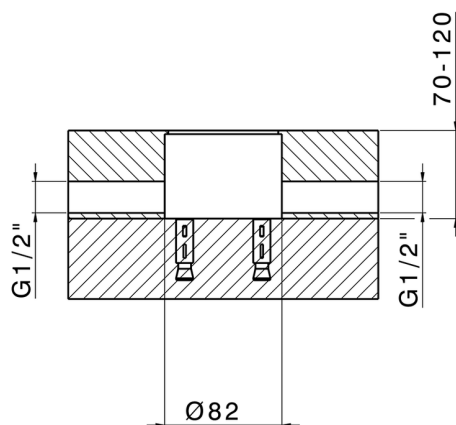

Concealed part single lever free-standing CONCEALED_ZA004510

MODEL **ZA004510**

Concealed part single lever free-standing

AVAILABLE FINISHINGS

04 04 Without finishing

CHARACTERISTICS

Concealed **1**

2026-04-26