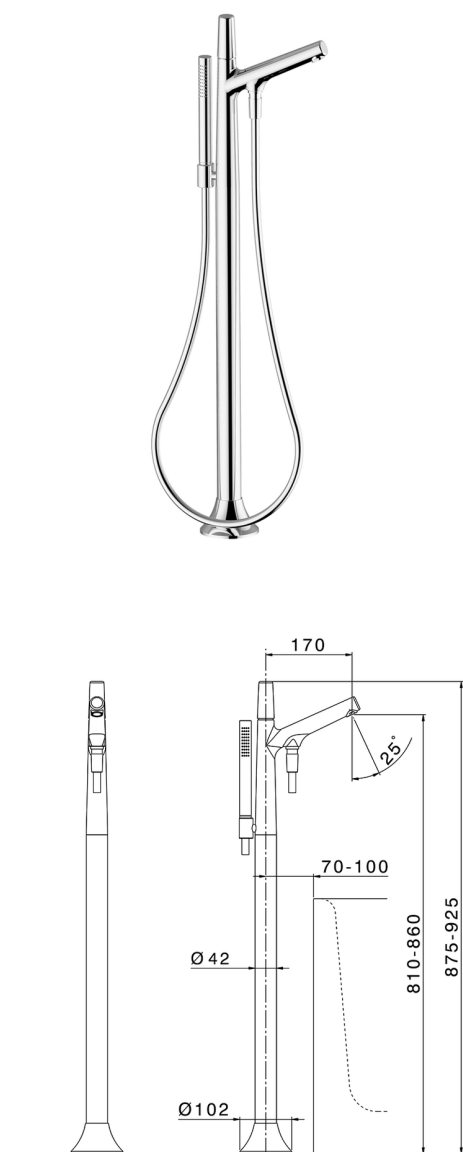

Exposed part for single-lever bath shower mixer VITA_VI014200

MODEL **VI014200**

Exposed part for single-lever bath shower mixer, handshower holder on column, minimalistic one spray handshower, 150 cm smooth SUPREME Flexible Hose, for items ZA004510

AVAILABLE FINISHINGS

-  **21** 21 Chrome
-  **2Q** 2Q Black Titanium
-  **40** 40 Matt Black
-  **4Q** 4Q Matt White

CHARACTERISTICS

Cartridge Spare Parts **ZZ9A708000**

25mm Joystick single-lever cartridge

Installation **Concealed**

Required concealed parts **ZA004510**

Concealed part single lever free-standing CONCEALED_ZA004510

MODEL **ZA004510**

Concealed part single lever free-standing

AVAILABLE FINISHINGS