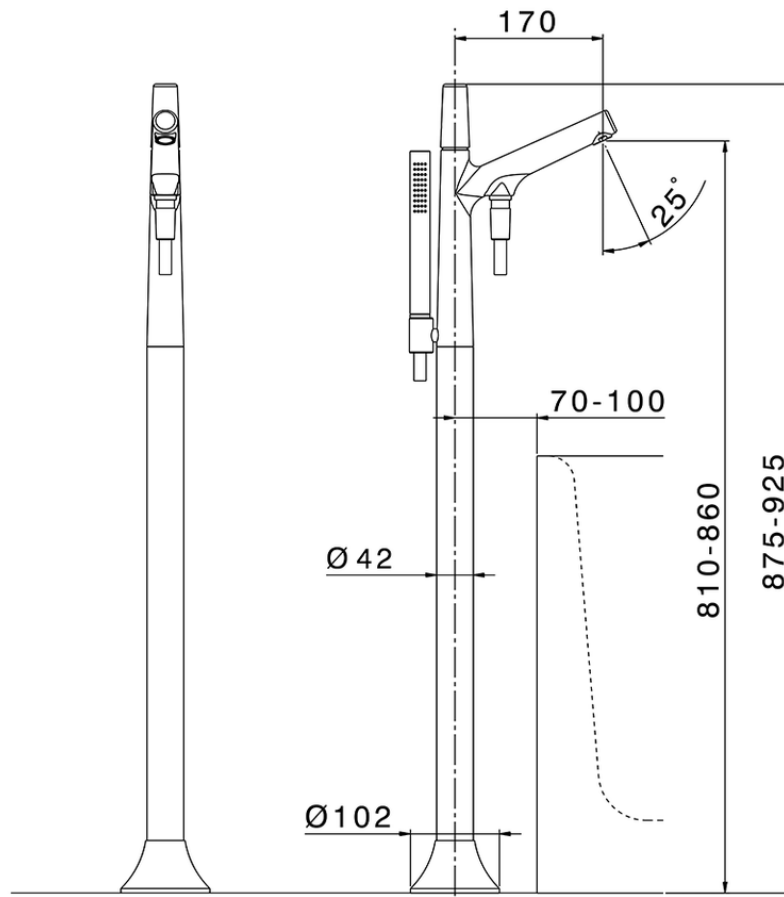

## Exposed part for single-lever bath shower mixer VITA\_VI014200

VI014200

<https://en.cisal.it/exposed-part-for-single-lever-bath-shower-mixer-vita-vi014200>

ZA004510

<https://en.cisal.it/concealed-part-single-lever-free-standing-concealed-za004510>