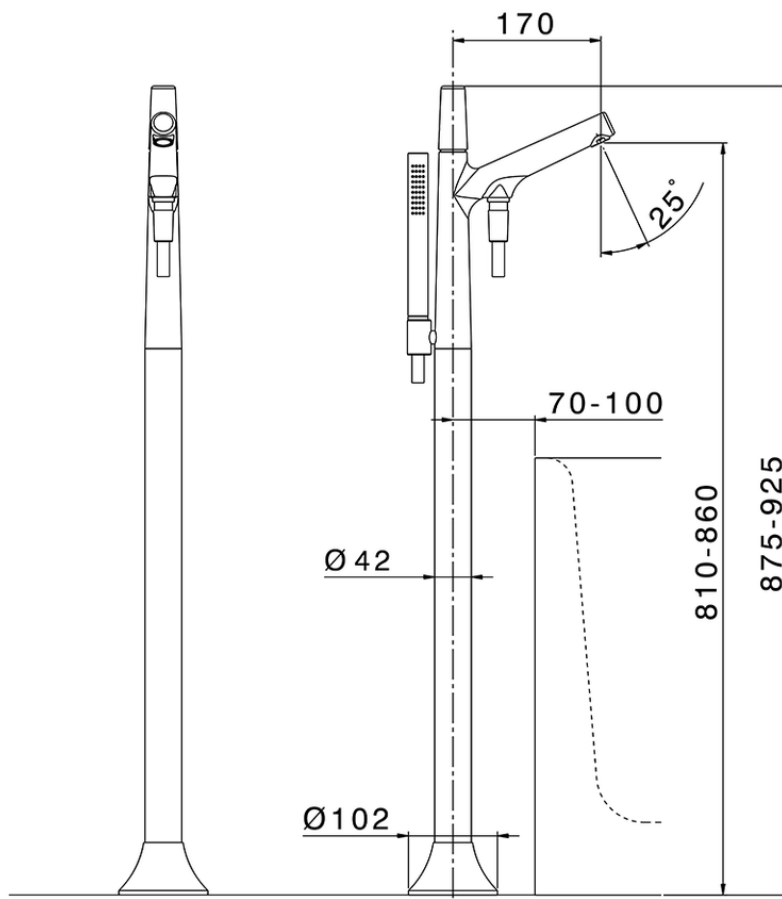

Exposed part for single-lever bath shower mixer VITA_VI014200

VI014200

<https://en.cisal.it/exposed-part-for-single-lever-bath-shower-mixer-vita-vi014200>

ZA004510

<https://en.cisal.it/concealed-part-single-lever-free-standing-concealed-za004510>