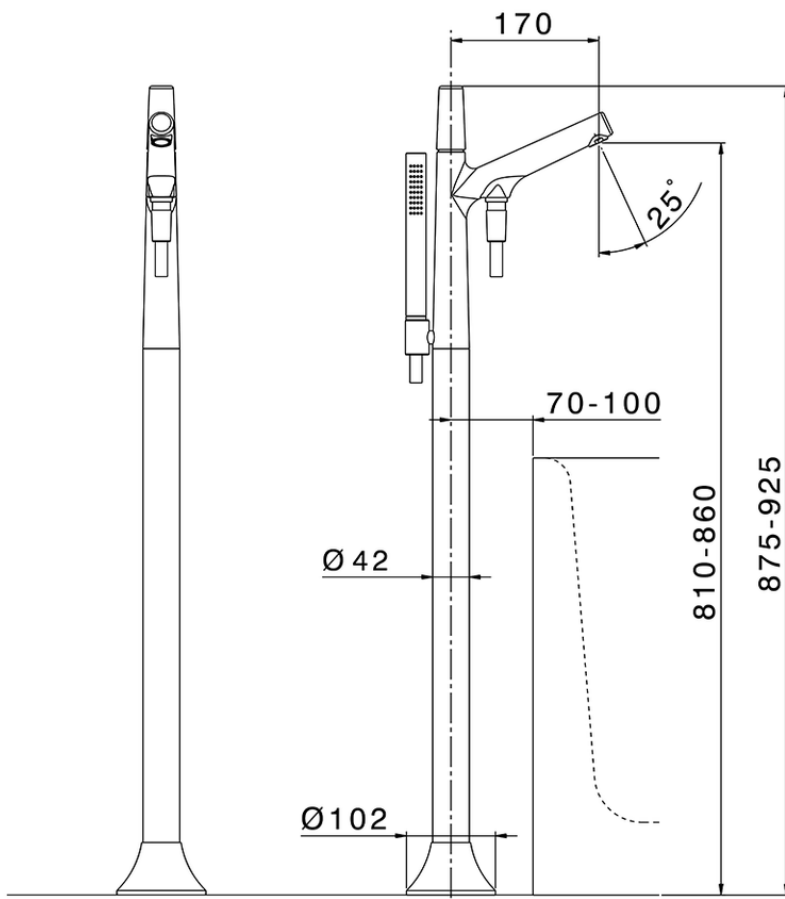

Exposed part for single-lever bath shower mixer VITA_VI014200

VI014200

<https://en.cisal.it/exposed-part-for-single-lever-bath-shower-mixer-vita-vi014200>

ZA004510

<https://en.cisal.it/concealed-part-single-lever-free-standing-concealed-za004510>