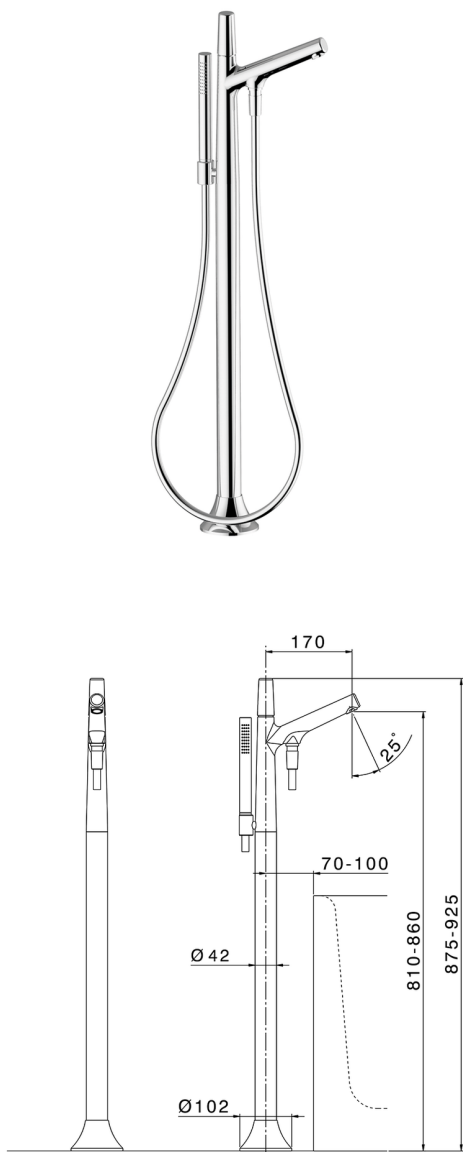

Exposed part for single-lever bath shower mixer VITA_VI014200

MODEL **VI014200**

Exposed part for single-lever bath shower mixer, handshower holder on column, minimalistic one spray handshower, 150 cm smooth SUPREME Flexible Hose, for items ZA004510

AVAILABLE FINISHINGS

-  **21** 21 Chrome
-  **2Q** 2Q Black Titanium
-  **40** 40 Matt Black
-  **4Q** 4Q Matt White

CHARACTERISTICS

Cartridge Spare Parts **ZZ9A708000**

25mm Joystick single-lever cartridge

Installation **Concealed**

Required concealed parts **ZA004510**

Concealed part single lever free-standing CONCEALED_ZA004510

MODEL **ZA004510**

Concealed part single lever free-standing

AVAILABLE FINISHINGS