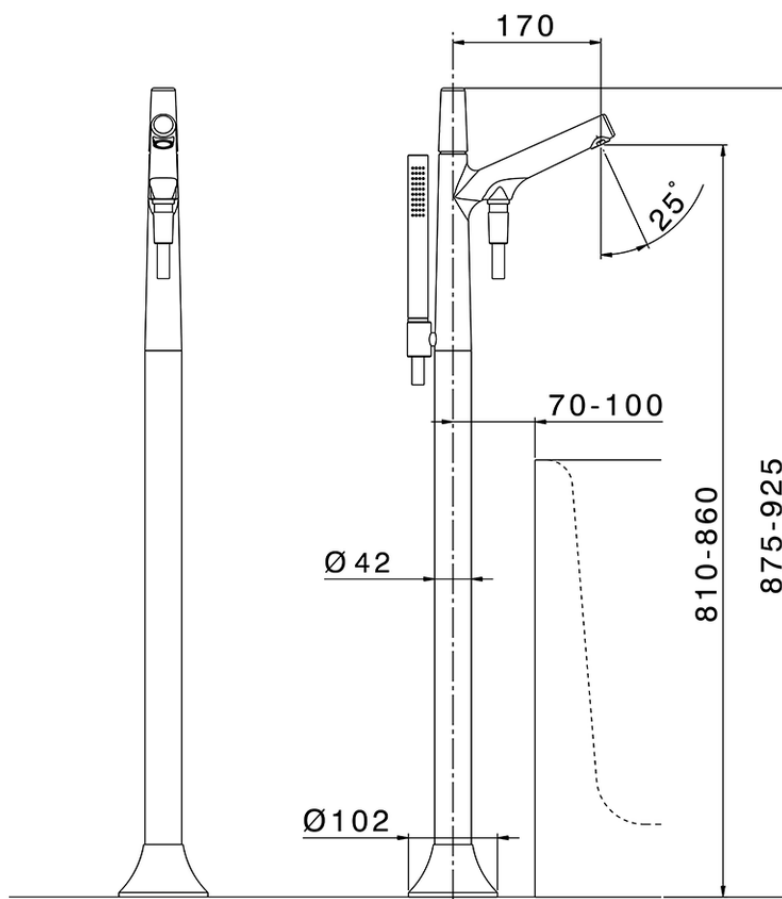

Exposed part for single-lever bath shower mixer VITA_VI014200

VI014200

<https://en.cisal.it/exposed-part-for-single-lever-bath-shower-mixer-vita-vi014200>

ZA004510

<https://en.cisal.it/concealed-part-single-lever-free-standing-concealed-za004510>