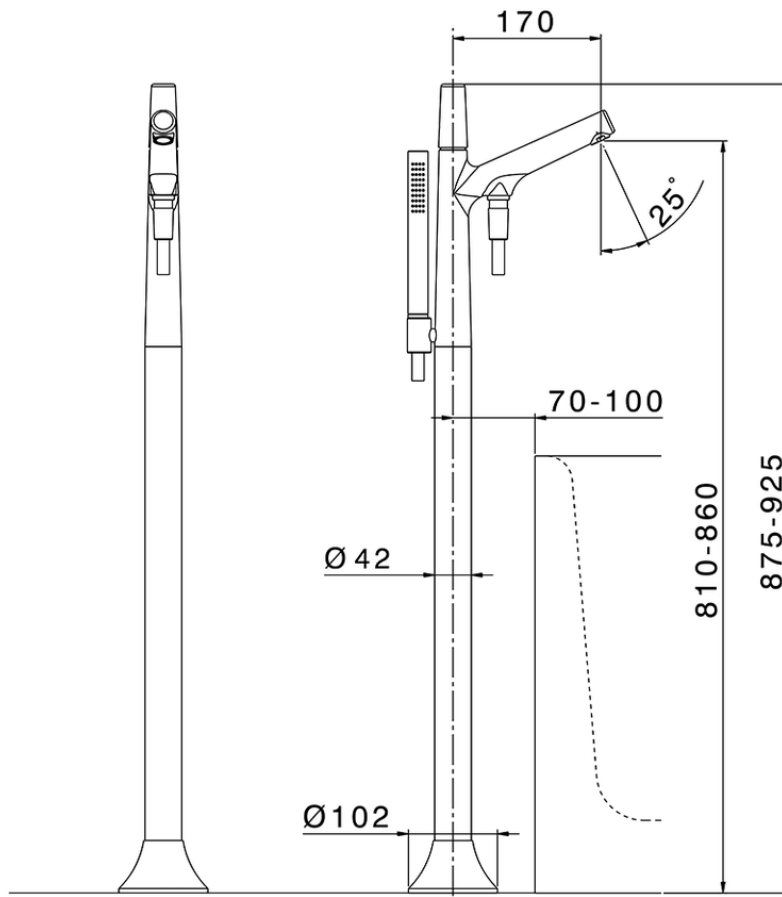

## Exposed part for single-lever bath shower mixer VITA\_VI014200

VI014200

<https://en.cisal.it/exposed-part-for-single-lever-bath-shower-mixer-vita-vi014200>

ZA004510

<https://en.cisal.it/concealed-part-single-lever-free-standing-concealed-za004510>