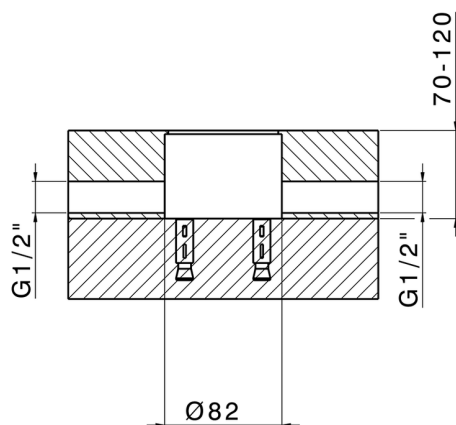

## Exposed part for single-lever bath shower mixer VITA\_VI014200

MODEL **VI014200**

Exposed part for single-lever bath shower mixer, handshower holder on column, minimalistic one spray handshower, 150 cm smooth SUPREME Flexible Hose, for items ZA004510

### CHARACTERISTICS

Cartridge Spare Parts **ZZ9A708000**

**25mm Joystick single-lever cartridge**

Installation **Concealed**

Required concealed parts **ZA004510**

## Concealed part single lever free-standing CONCEALED\_ZA004510

MODEL **ZA004510**

Concealed part single lever free-standing

AVAILABLE FINISHINGS

 **04** 04 Without finishing

CHARACTERISTICS

Concealed **1**