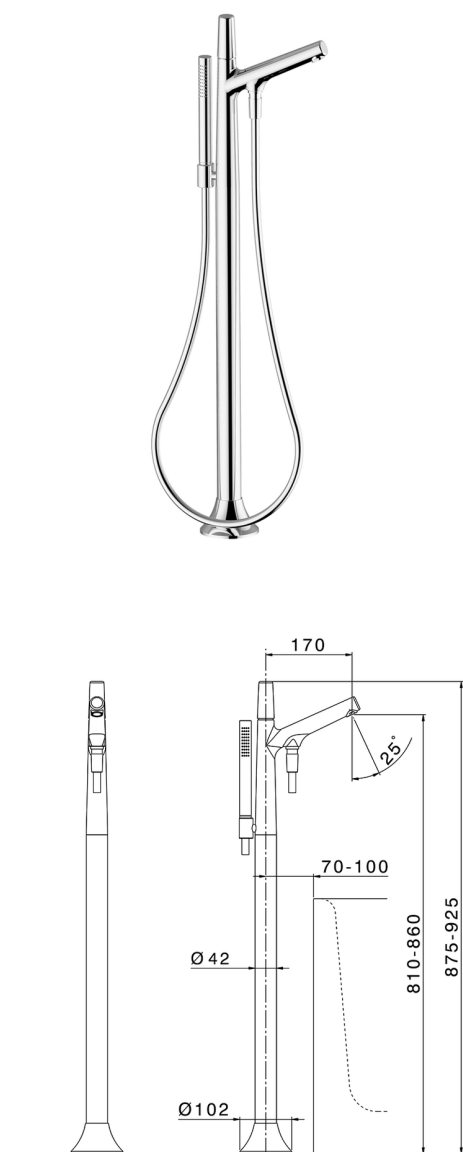

## Exposed part for single-lever bath shower mixer VITA\_VI014200

MODEL **VI014200**

Exposed part for single-lever bath shower mixer, handshower holder on column, minimalistic one spray handshower, 150 cm smooth SUPREME Flexible Hose, for items ZA004510

### AVAILABLE FINISHINGS

-  **21** 21 Chrome
-  **2Q** 2Q Black Titanium
-  **40** 40 Matt Black
-  **4Q** 4Q Matt White

### CHARACTERISTICS

Cartridge Spare Parts **ZZ9A708000**

**25mm Joystick single-lever cartridge**

Installation **Concealed**

Required concealed parts **ZA004510**

## Concealed part single lever free-standing CONCEALED\_ZA004510

MODEL **ZA004510**

Concealed part single lever free-standing

AVAILABLE FINISHINGS

 **04** 04 Without finishing

CHARACTERISTICS

Concealed **1**