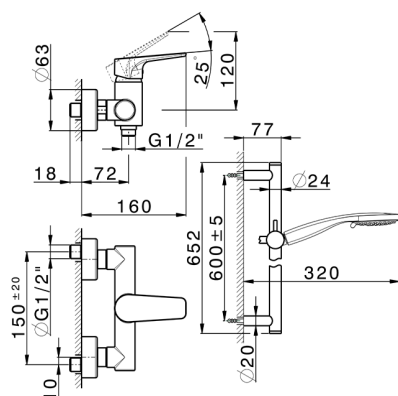

## Single lever shower mixer, with shower set ROCK&ROLL\_RK000460

MODEL **RK000460**

Single lever shower mixer, with shower set, 60 cm slide rail kit with sliding bracket, 100 mm ABS 3 sprays handshower, 150 cm SUPREME smooth flexible hose

### CHARACTERISTICS

Cartridge Spare Parts **ZZ95409000**

**35 mm Cartridge**

### EcoStop

EcoStop feature limits water flow to approximately 50% of maximum output with one point of resistance on setting. Push slightly past the middle stop only when full water output is required. This will save water up to 50%.