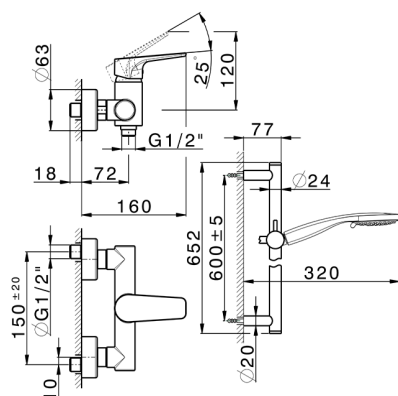

Single lever shower mixer, with shower set ROCK&ROLL_RK000460

MODEL **RK000460**

Single lever shower mixer, with shower set, 60 cm slide rail kit with sliding bracket, 100 mm ABS 3 sprays handshower, 150 cm SUPREME smooth flexible hose

AVAILABLE FINISHINGS

-  **21** 21 Chrome
-  **2F** 2F Brushed Nickel
-  **40** 40 Matt Black

CHARACTERISTICS

Cartridge Spare Parts **ZZ95409000**

35 mm Cartridge

EcoStop

EcoStop feature limits water flow to approximately 50% of maximum output with one point of resistance on setting. Push slightly past the middle stop only when full water output is required. This will save water up to 50%.