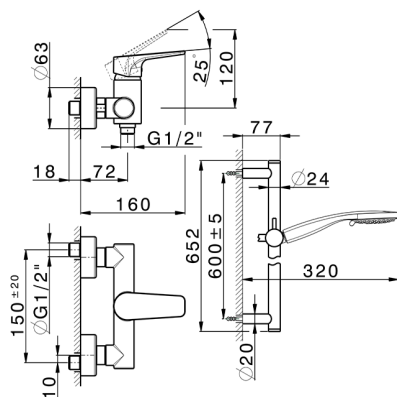

## Single lever shower mixer, with shower set ROCK&ROLL\_RK000460

MODEL **RK000460**

Single lever shower mixer, with shower set, 60 cm slide rail kit with sliding bracket, 100 mm ABS 3 sprays handshower, 150 cm SUPREME smooth flexible hose

### CHARACTERISTICS

Cartridge Spare Parts **ZZ95409000**

**35 mm Cartridge**

### EcoStop

EcoStop feature limits water flow to approximately 50% of maximum output with one point of resistance on setting. Push slightly past the middle stop only when full water output is required. This will save water up to 50%.