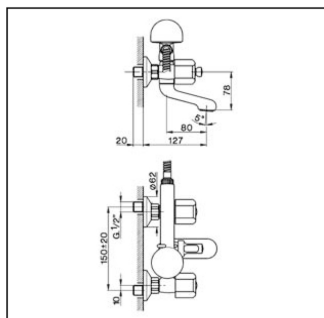

Bath mixer TR_TR000130

MODEL **TR000130**

Bath mixer, without shower set, 1/2" M flexible connection, without handles

AVAILABLE FINISHINGS

CHARACTERISTICS

Bath mixer TR_TR000130

cisal
TR 00010 (TR 00012 - TR 00013)