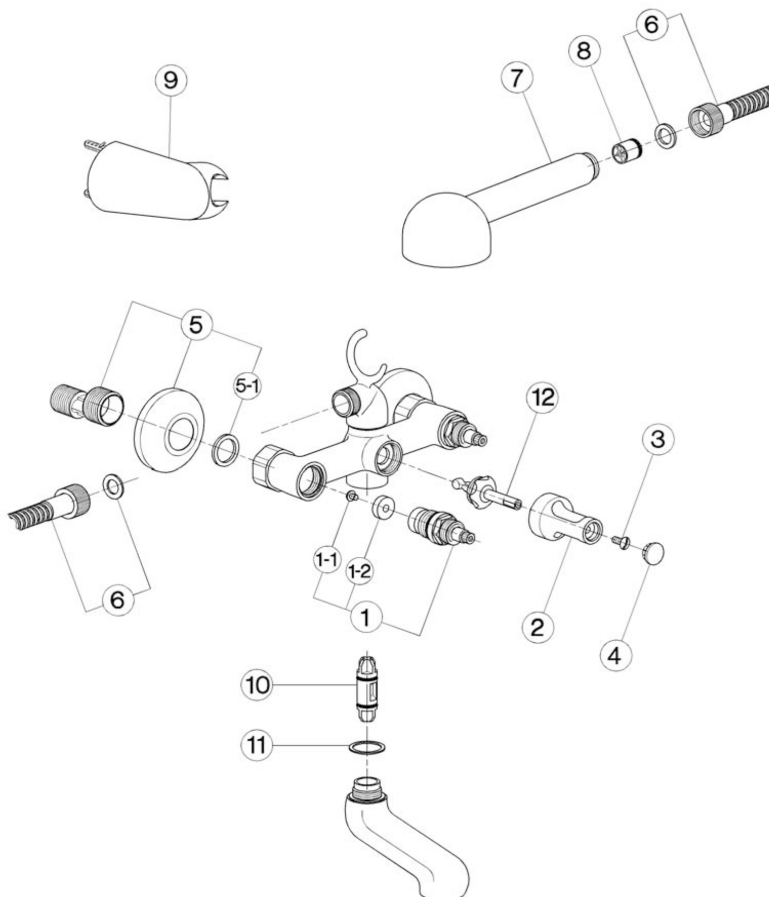

Bath mixer TR_TR000130

MODEL **TR000130**

Bath mixer, without shower set, 1/2" M flexible connection, without handles

AVAILABLE FINISHINGS

CHARACTERISTICS

Bath mixer TR_TR000130

cisal

TR 00010 (TR 00012 - TR 00013)

- Gruppo vasca
- Bath mixer
- Badebatterie
- Mélangeur bain/douche

bar	PORTATA BOCCA DI EROGAZIONE * SPOUT FLOW RATE DURCHFLOSS WANNENEINLAUF DEBIT BEC DÉVERSEUR l/min.
0.1	18.5
0.2	27
0.3	35
0.4	40
0.5	47
1	/