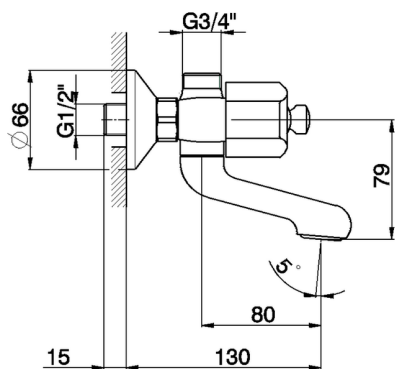

Bath mixer TR_TR000130

MODEL **TR000130**

Bath mixer, without shower set, 1/2" M flexible connection, without handles

AVAILABLE FINISHINGS

CHARACTERISTICS

Bath mixer TR_TR000130

cisal
TR 00010 (TR 00012 - TR 00013)

- Gruppo vasca
- Bath mixer
- Badebatterie
- Mélangeur bain/douche

bar	PORTATA BOCCA DI EROGAZIONE * SPOUT FLOW RATE DURCHFLOSS WANNENEINLAUF DEBIT BEC DÉVERSEUR l/min.
0.1	18.5
0.2	27
0.3	35
0.4	40
0.5	47
1	/