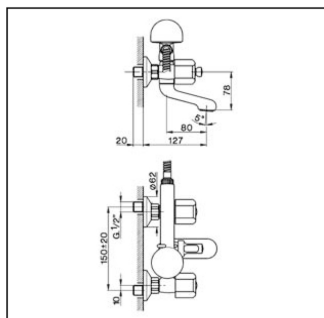

Bath mixer TR_TR000130

MODEL **TR000130**

Bath mixer, without shower set, 1/2" M flexible connection, without handles

AVAILABLE FINISHINGS

CHARACTERISTICS

Bath mixer TR_TR000130

cisal

TR 00010 (TR 00012 - TR 00013)