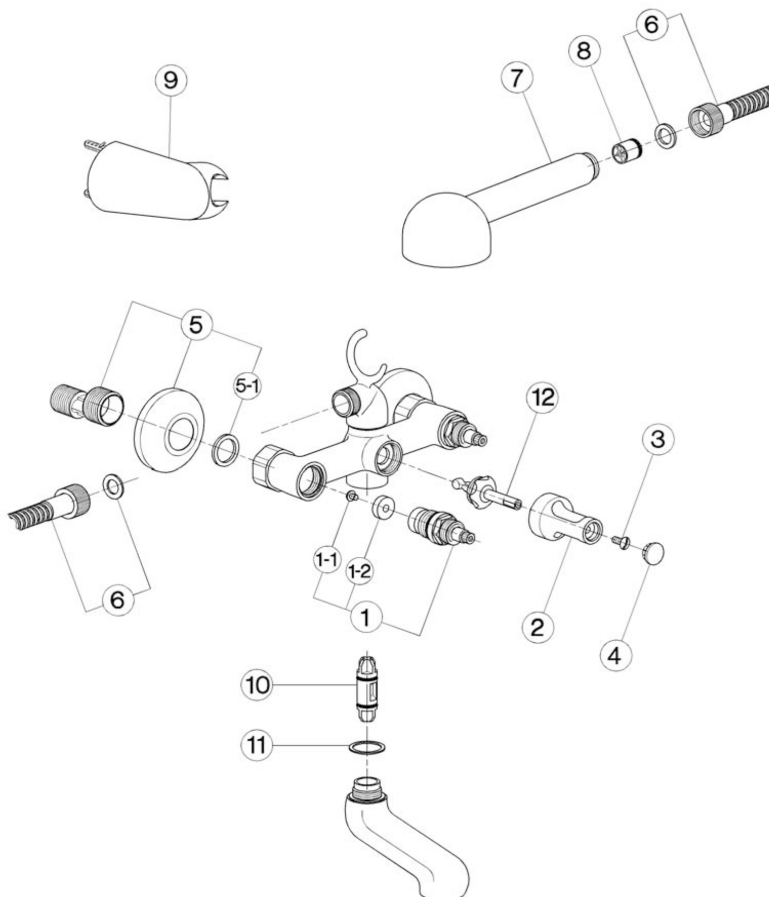

Bath mixer TR_TR000130

MODEL **TR000130**

Bath mixer, without shower set, 1/2" M flexible connection, without handles

AVAILABLE FINISHINGS

CHARACTERISTICS

Bath mixer TR_TR000130

cisal
TR 00010 (TR 00012 - TR 00013)

- Gruppo vasca
- Bath mixer
- Badebatterie
- Mélangeur bain/douche

bar	PORTATA BOCCA DI EROGAZIONE * SPOUT FLOW RATE DURCHFLOSS WANNENEINLAUF DEBIT BEC DÉVERSEUR l/min.
0.1	18.5
0.2	27
0.3	35
0.4	40
0.5	47
1	/