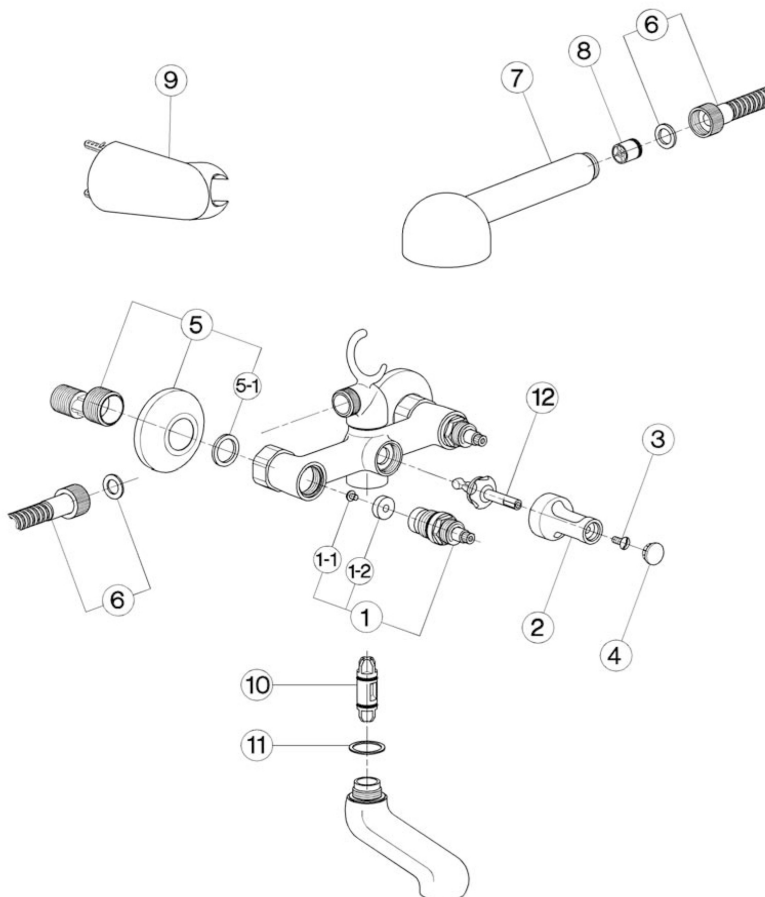

Bath mixer TR_TR000130

MODEL **TR000130**

Bath mixer, without shower set, 1/2" M flexible connection, without handles

AVAILABLE FINISHINGS

CHARACTERISTICS

Bath mixer TR_TR000130

cisal
TR 00010 (TR 00012 - TR 00013)

- Gruppo vasca
- Bath mixer
- Badebatterie
- Mélangeur bain/douche

bar	PORTATA BOCCA DI EROGAZIONE * SPOUT FLOW RATE DURCHFLOSS WANNENEINLAUF DEBIT BEC DÉVERSEUR l/min.
0.1	18.5
0.2	27
0.3	35
0.4	40
0.5	47
1	/