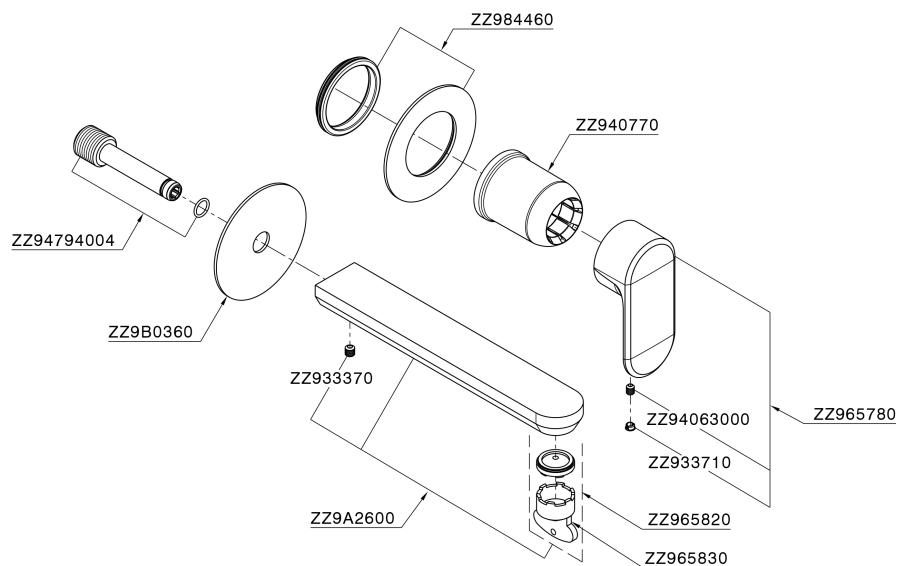

Exposed part for single lever washbasin valve LINEAVIVA_LV005517

MODEL **LV005517**

Exposed part for single lever washbasin valve, without concealed part, spout L.250 mm, for item Easy-Box ZA002450-ZA025510

Exposed part for single lever washbasin valve LINEAVIVA_LV005517

LV005517

<https://en.cisal.it/exposed-part-for-single-lever-washbasin-valve-lineaviva-lv005517>

2026-04-30