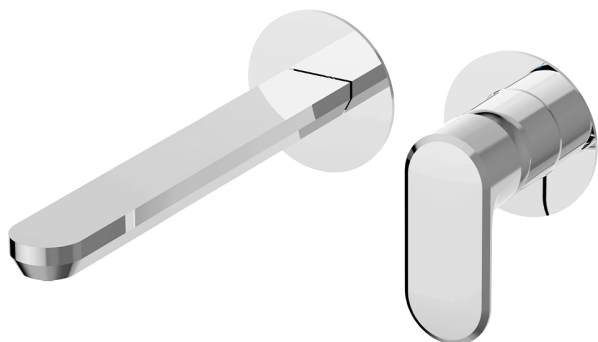

Exposed part for single lever washbasin valve LINEAVIVA_LV005517

MODEL **LV005517**

Exposed part for single lever washbasin valve, without concealed part, spout L.250 mm, for item Easy-Box ZA002450-ZA025510

AVAILABLE FINISHINGS

-  **21** 21 Chrome
-  **2B** 2B Polished Nickel
-  **2F** 2F Brushed Nickel
-  **40** 40 Matt Black
-  **4Q** 4Q Matt White

CHARACTERISTICS

Installation **Concealed**
 Required concealed parts **ZA002450**

Exposed part for single lever washbasin valve LINEAVIVA_LV005517

LV005517

<https://en.cisal.it/exposed-part-for-single-lever-washbasin-valve-lineaviva-lv005517>

2026-04-09