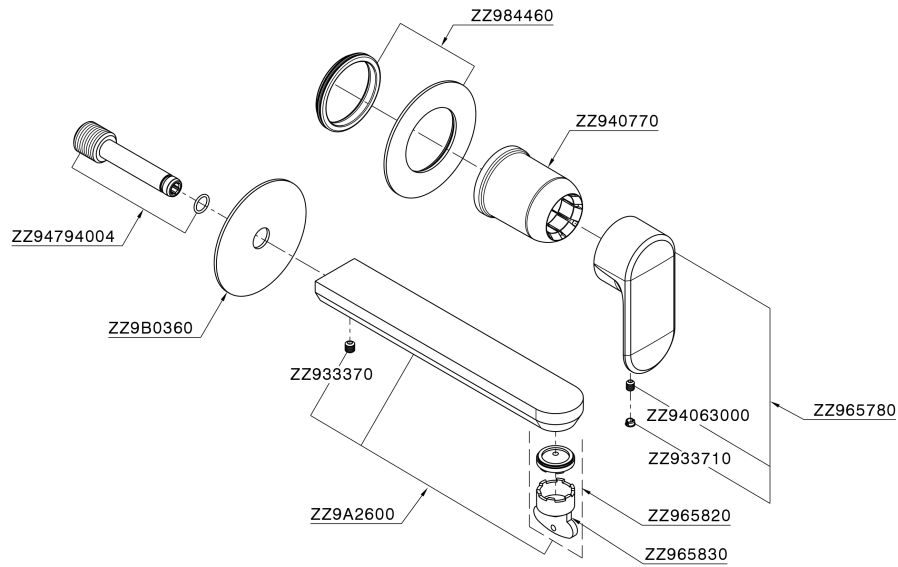

Exposed part for single lever washbasin valve LINEAVIVA_LV005517

MODEL **LV005517**

Exposed part for single lever washbasin valve, without concealed part, spout L.250 mm, for item Easy-Box ZA002450-ZA025510

Exposed part for single lever washbasin valve LINEAVIVA_LV005517

LV005517

<https://en.cisal.it/exposed-part-for-single-lever-washbasin-valve-lineaviva-lv005517>

2026-04-09