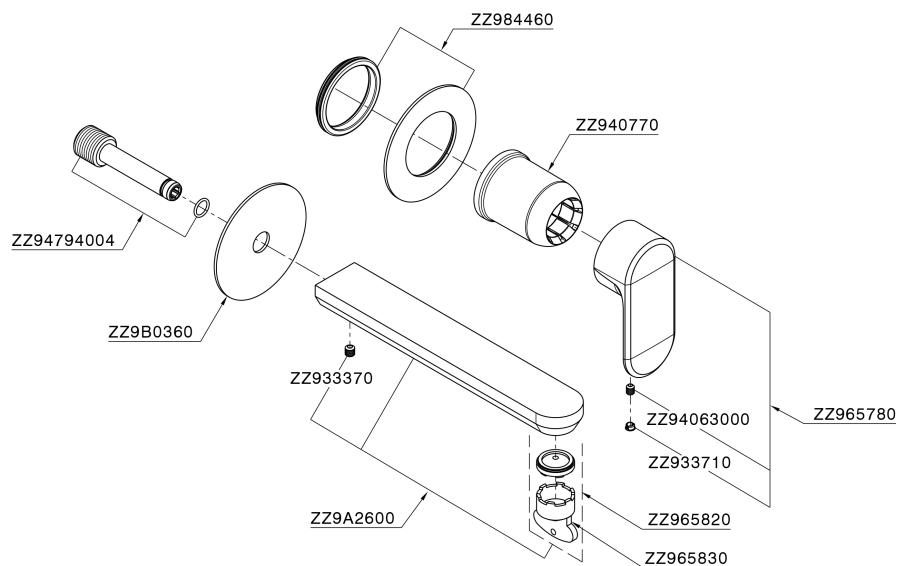

## Exposed part for single lever washbasin valve LINEAVIVA\_LV005517

MODEL **LV005517**

Exposed part for single lever washbasin valve, without concealed part, spout L.250 mm, for item Easy-Box ZA002450-ZA025510

### CHARACTERISTICS

Installation **Concealed**  
 Required concealed parts **ZA002450**

## Exposed part for single lever washbasin valve LINEAVIVA\_LV005517

LV005517

<https://en.cisal.it/exposed-part-for-single-lever-washbasin-valve-lineaviva-lv005517>

2026-06-05