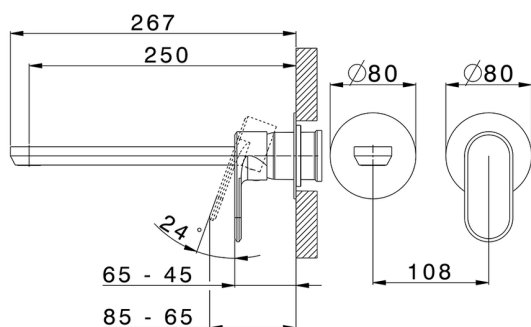

Exposed part for single lever washbasin valve LINEAVIVA_LV005517

MODEL **LV005517**

Exposed part for single lever washbasin valve, without concealed part, spout L.250 mm, for item Easy-Box ZA002450-ZA025510

Exposed part for single lever washbasin valve LINEAVIVA_LV005517

LV005517

<https://en.cisal.it/exposed-part-for-single-lever-washbasin-valve-lineaviva-lv005517>

2026-04-09