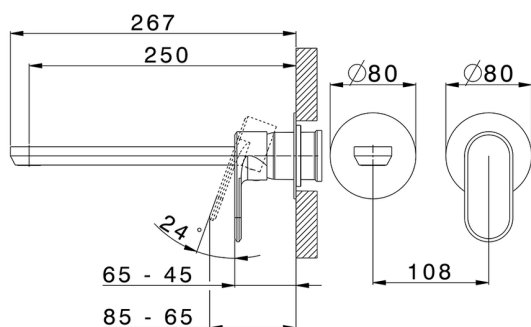

Exposed part for single lever washbasin valve LINEAVIVA_LV005517

MODEL **LV005517**

Exposed part for single lever washbasin valve, without concealed part, spout L.250 mm, for item Easy-Box ZA002450-ZA025510

Exposed part for single lever washbasin valve LINEAVIVA_LV005517

LV005517

<https://en.cisal.it/exposed-part-for-single-lever-washbasin-valve-lineaviva-lv005517>

2026-04-30