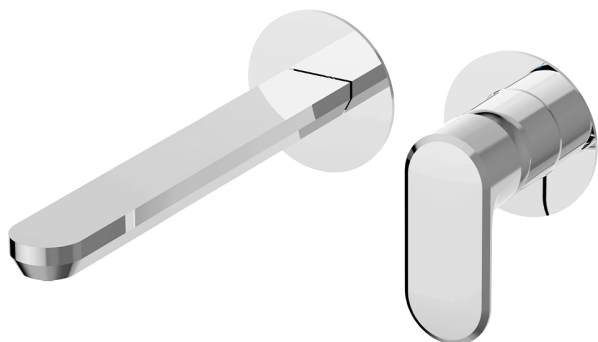

Exposed part for single lever washbasin valve LINEAVIVA_LV005517

MODEL **LV005517**

Exposed part for single lever washbasin valve, without concealed part, spout L.250 mm, for item Easy-Box ZA002450-ZA025510

AVAILABLE FINISHINGS

-  **21** 21 Chrome
-  **2B** 2B Polished Nickel
-  **2F** 2F Brushed Nickel
-  **40** 40 Matt Black
-  **4Q** 4Q Matt White

CHARACTERISTICS

Installation **Concealed**
 Required concealed parts **ZA002450**

Exposed part for single lever washbasin valve LINEAVIVA_LV005517

LV005517

<https://en.cisal.it/exposed-part-for-single-lever-washbasin-valve-lineaviva-lv005517>

2026-04-30