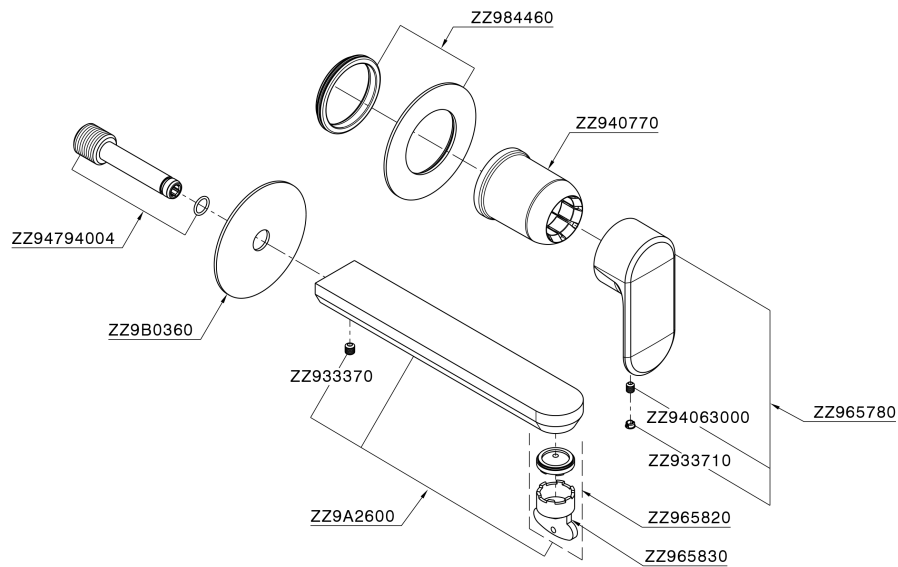

## Exposed part for single lever washbasin valve LINEAVIVA\_LV005517

LV005517

<https://en.cisal.it/exposed-part-for-single-lever-washbasin-valve-lineaviva-lv005517>

2026-04-07