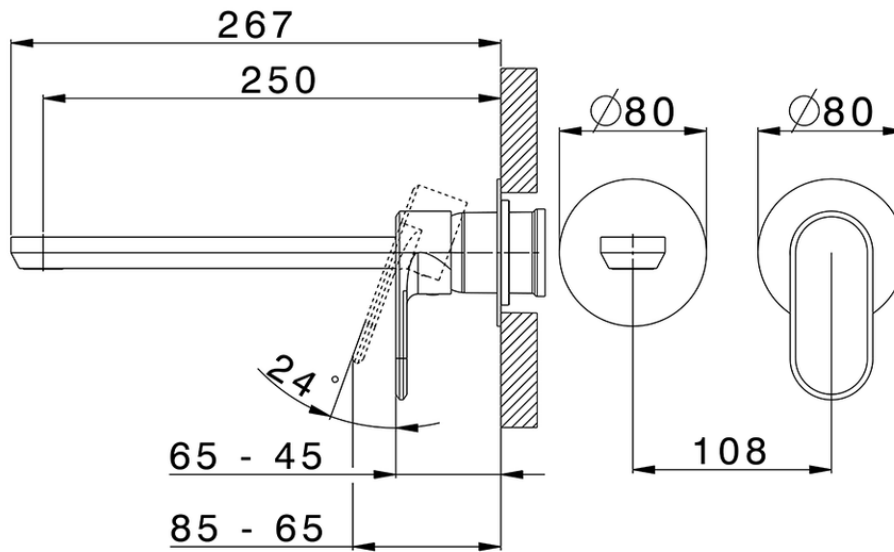

Exposed part for single lever washbasin valve LINEAVIVA_LV005517

LV005517

<https://en.cisal.it/exposed-part-for-single-lever-washbasin-valve-lineaviva-lv005517>

2026-04-05