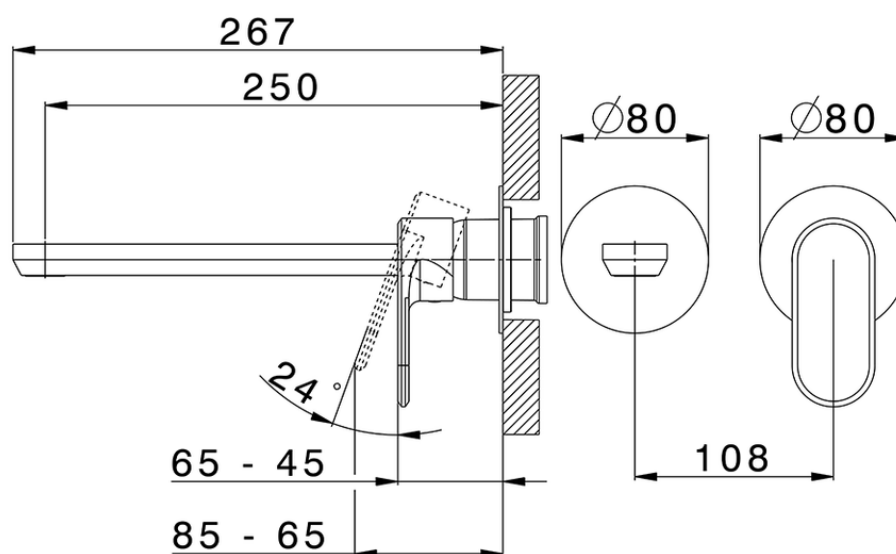

Exposed part for single lever washbasin valve LINEAVIVA_LV005517

LV005517

<https://en.cisal.it/exposed-part-for-single-lever-washbasin-valve-lineaviva-lv005517>

2026-04-30