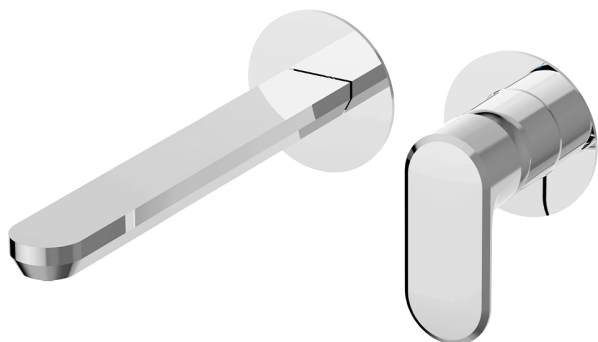

Exposed part for single lever washbasin valve LINEAVIVA_LV005517

MODEL **LV005517**

Exposed part for single lever washbasin valve, without concealed part, spout L.250 mm, for item Easy-Box ZA002450-ZA025510

AVAILABLE FINISHINGS

-  **21** 21 Chrome
-  **2B** 2B Polished Nickel
-  **2F** 2F Brushed Nickel
-  **40** 40 Matt Black
-  **4Q** 4Q Matt White

CHARACTERISTICS

Installation **Concealed**
 Required concealed parts **ZA002450**

Exposed part for single lever washbasin valve LINEAVIVA_LV005517

LV005517

<https://en.cisal.it/exposed-part-for-single-lever-washbasin-valve-lineaviva-lv005517>

2026-04-07