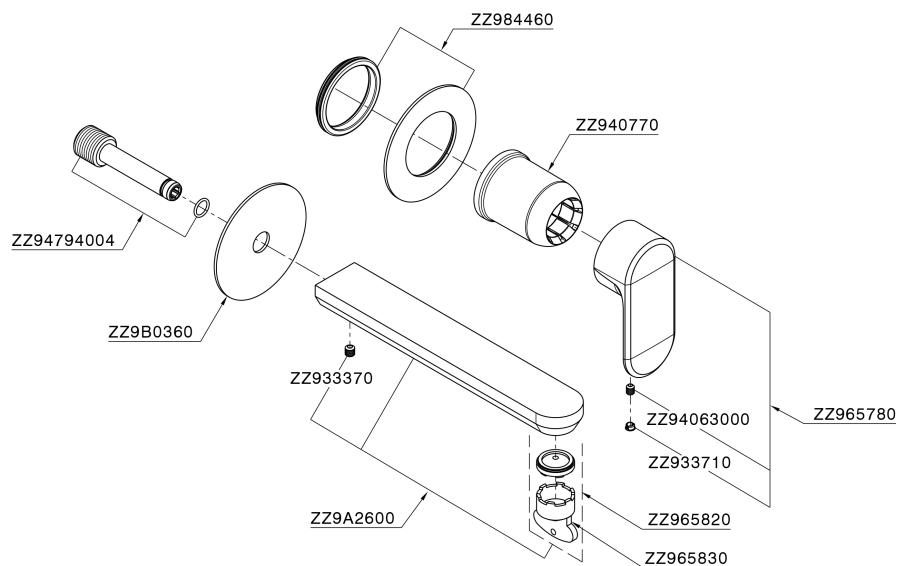

Exposed part for single lever washbasin valve LINEAVIVA_LV005517

MODEL **LV005517**

Exposed part for single lever washbasin valve, without concealed part, spout L.250 mm, for item Easy-Box ZA002450-ZA025510

Exposed part for single lever washbasin valve LINEAVIVA_LV005517

LV005517

<https://en.cisal.it/exposed-part-for-single-lever-washbasin-valve-lineaviva-lv005517>

2026-04-07