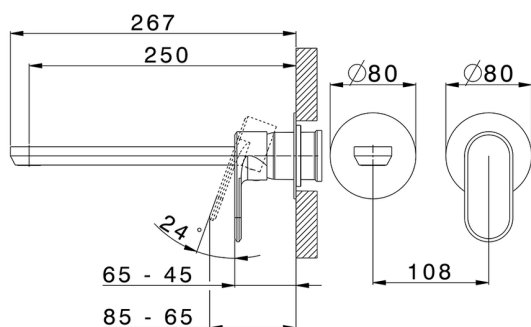

Exposed part for single lever washbasin valve LINEAVIVA_LV005517

MODEL **LV005517**

Exposed part for single lever washbasin valve, without concealed part, spout L.250 mm, for item Easy-Box ZA002450-ZA025510

Exposed part for single lever washbasin valve LINEAVIVA_LV005517

LV005517

<https://en.cisal.it/exposed-part-for-single-lever-washbasin-valve-lineaviva-lv005517>

2026-04-07