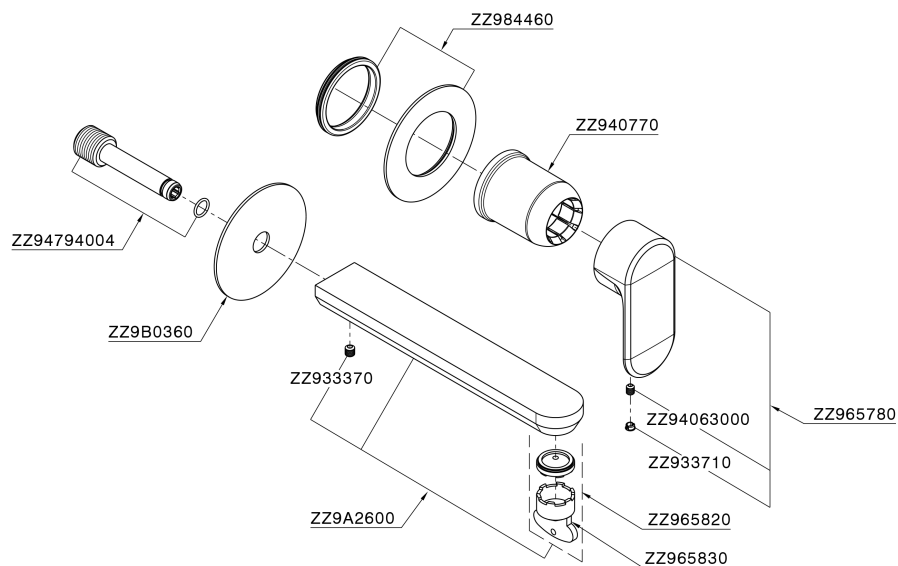

## Exposed part for single lever washbasin valve LINEAVIVA\_LV005517

LV005517

<https://en.cisal.it/exposed-part-for-single-lever-washbasin-valve-lineaviva-lv005517>

2026-04-05