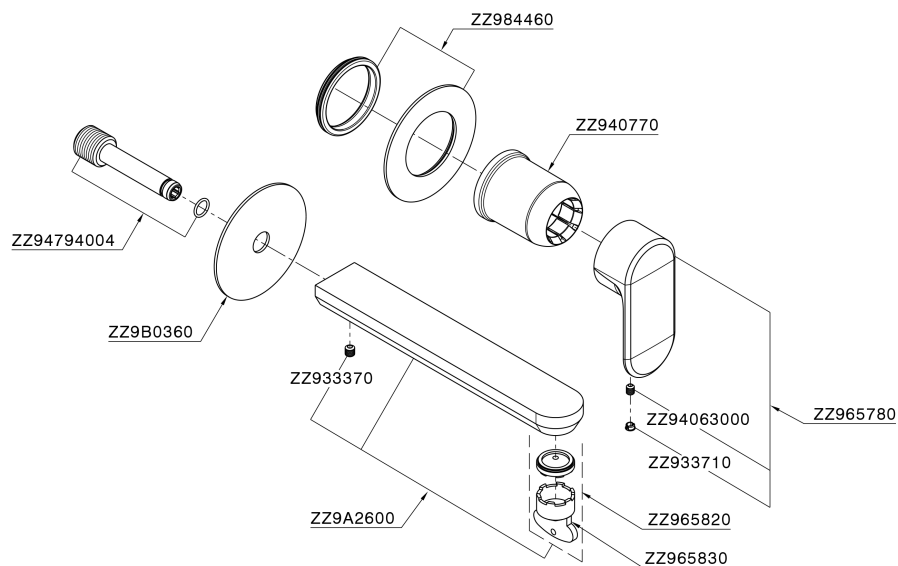

Exposed part for single lever washbasin valve LINEAVIVA_LV005517

LV005517

<https://en.cisal.it/exposed-part-for-single-lever-washbasin-valve-lineaviva-lv005517>

2026-06-05