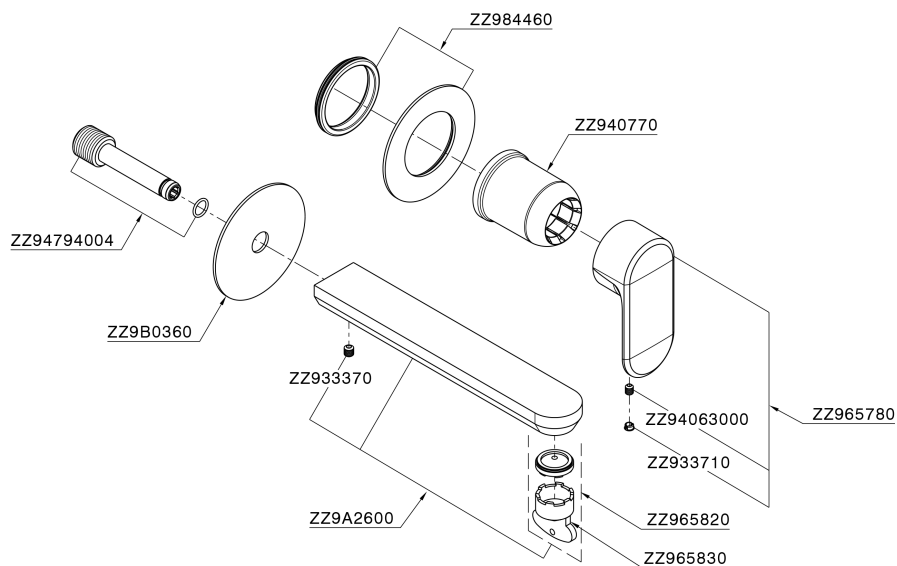

Exposed part for single lever washbasin valve LINEAVIVA_LV005517

LV005517

<https://en.cisal.it/exposed-part-for-single-lever-washbasin-valve-lineaviva-lv005517>

2026-04-30