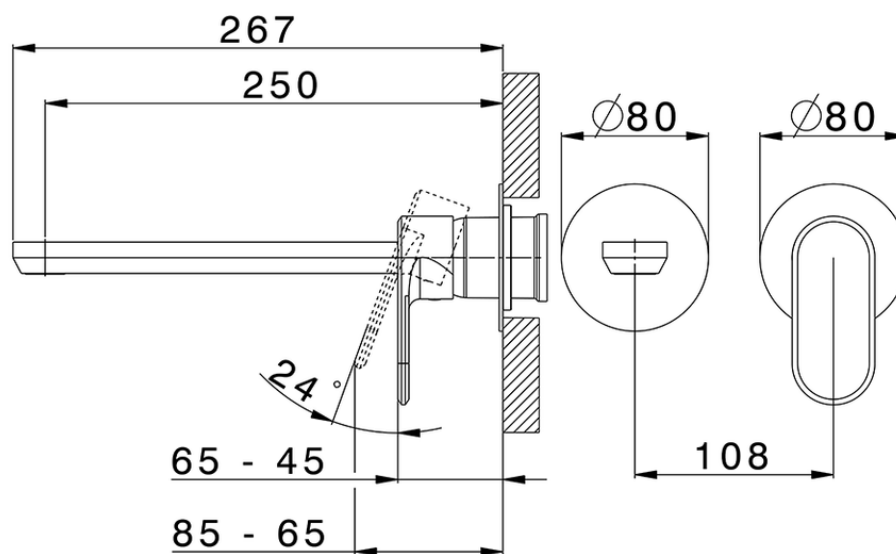

Exposed part for single lever washbasin valve LINEAVIVA_LV005517

LV005517

<https://en.cisal.it/exposed-part-for-single-lever-washbasin-valve-lineaviva-lv005517>

2026-04-30