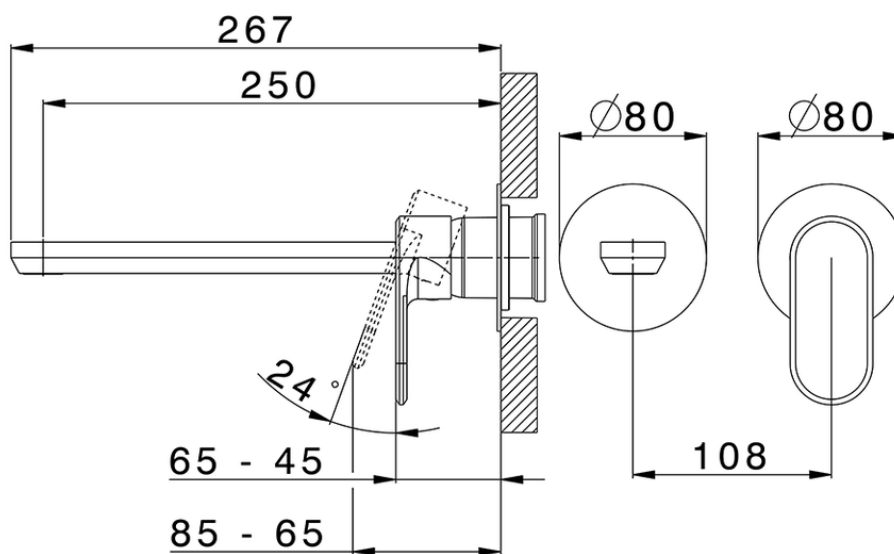

Exposed part for single lever washbasin valve LINEAVIVA\_LV005517

LV005517

<https://en.cisal.it/exposed-part-for-single-lever-washbasin-valve-lineaviva-lv005517>

2026-06-05