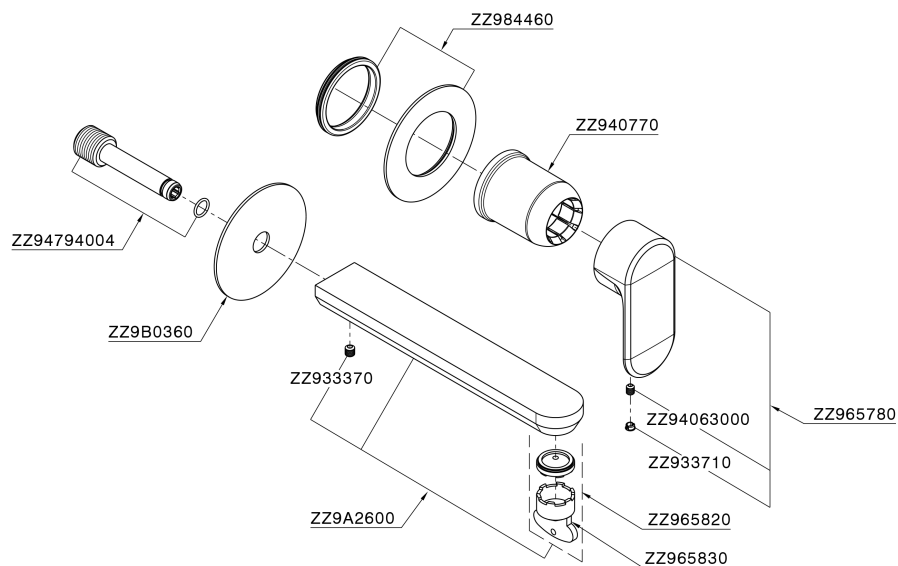

Exposed part for single lever washbasin valve LINEAVIVA_LV005517

LV005517

<https://en.cisal.it/exposed-part-for-single-lever-washbasin-valve-lineaviva-lv005517>

2026-04-07