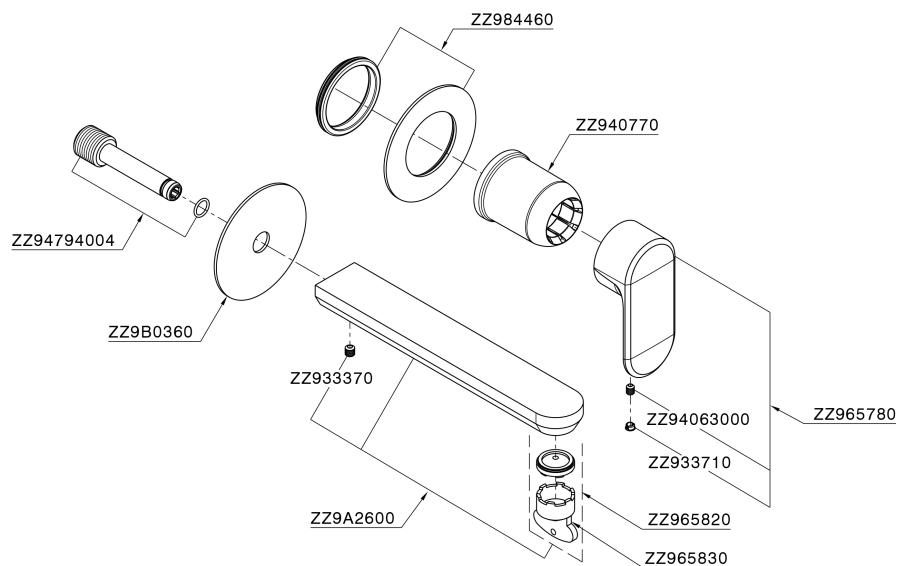

Exposed part for single lever washbasin valve LINEAVIVA_LV005517

MODEL **LV005517**

Exposed part for single lever washbasin valve, without concealed part, spout L.250 mm, for item Easy-Box ZA002450-ZA025510

Exposed part for single lever washbasin valve LINEAVIVA_LV005517

LV005517

<https://en.cisal.it/exposed-part-for-single-lever-washbasin-valve-lineaviva-lv005517>

2026-04-05