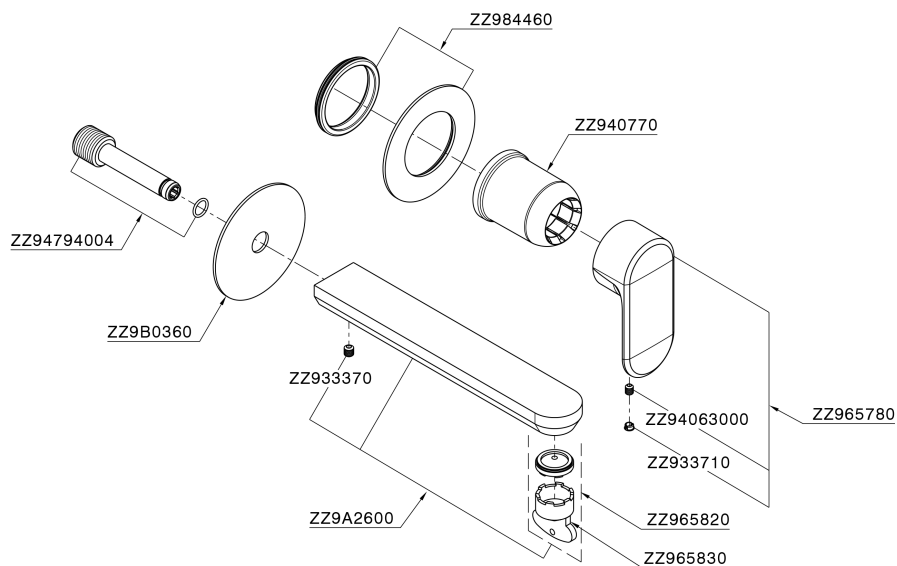

## Exposed part for single lever washbasin valve LINEAVIVA\_LV005517

MODEL **LV005517**

Exposed part for single lever washbasin valve, without concealed part, spout L.250 mm, for item Easy-Box ZA002450-ZA025510

### CHARACTERISTICS

Installation **Concealed**  
 Required concealed parts **ZA002450**

## Exposed part for single lever washbasin valve LINEAVIVA\_LV005517

LV005517

<https://en.cisal.it/exposed-part-for-single-lever-washbasin-valve-lineaviva-lv005517>

2026-04-30