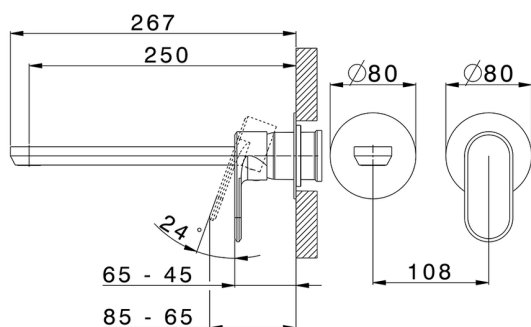

Exposed part for single lever washbasin valve LINEAVIVA_LV005517

MODEL **LV005517**

Exposed part for single lever washbasin valve, without concealed part, spout L.250 mm, for item Easy-Box ZA002450-ZA025510

AVAILABLE FINISHINGS

- **21** 21 Chrome
- **2B** 2B Polished Nickel
- **2F** 2F Brushed Nickel
- **40** 40 Matt Black
- **4Q** 4Q Matt White

CHARACTERISTICS

Installation **Concealed**
Required concealed parts **ZA002450**