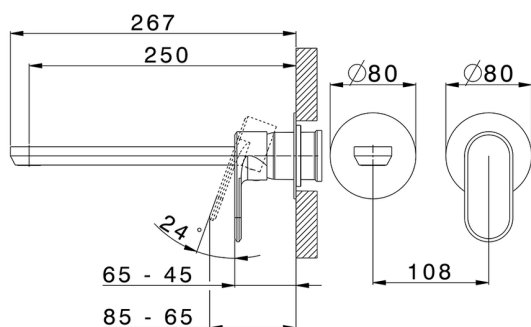

Exposed part for single lever washbasin valve LINEAVIVA_LV005517

MODEL **LV005517**

Exposed part for single lever washbasin valve, without concealed part, spout L.250 mm, for item Easy-Box ZA002450-ZA025510

Exposed part for single lever washbasin valve LINEAVIVA_LV005517

LV005517

<https://en.cisal.it/exposed-part-for-single-lever-washbasin-valve-lineaviva-lv005517>

2026-04-05