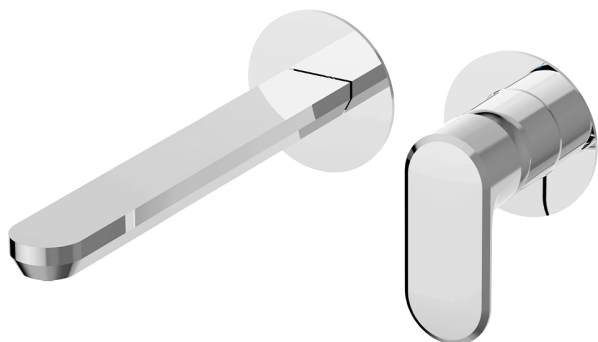

Exposed part for single lever washbasin valve LINEAVIVA_LV005517

MODEL **LV005517**

Exposed part for single lever washbasin valve, without concealed part, spout L.250 mm, for item Easy-Box ZA002450-ZA025510

AVAILABLE FINISHINGS

-  **21** 21 Chrome
-  **2B** 2B Polished Nickel
-  **2F** 2F Brushed Nickel
-  **40** 40 Matt Black
-  **4Q** 4Q Matt White

CHARACTERISTICS

Installation **Concealed**
 Required concealed parts **ZA002450**

Exposed part for single lever washbasin valve LINEAVIVA_LV005517

LV005517

<https://en.cisal.it/exposed-part-for-single-lever-washbasin-valve-lineaviva-lv005517>

2026-04-05