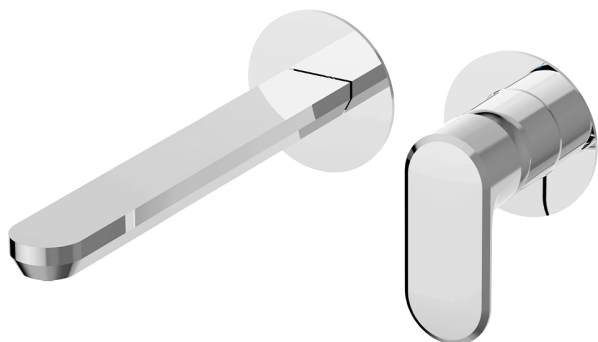

Exposed part for single lever washbasin valve LINEAVIVA_LV005517

MODEL **LV005517**

Exposed part for single lever washbasin valve, without concealed part, spout L.250 mm, for item Easy-Box ZA002450-ZA025510

AVAILABLE FINISHINGS

- **21** 21 Chrome
- **2B** 2B Polished Nickel
- **2F** 2F Brushed Nickel
- **40** 40 Matt Black
- **4Q** 4Q Matt White

CHARACTERISTICS

Installation **Concealed**
Required concealed parts **ZA002450**