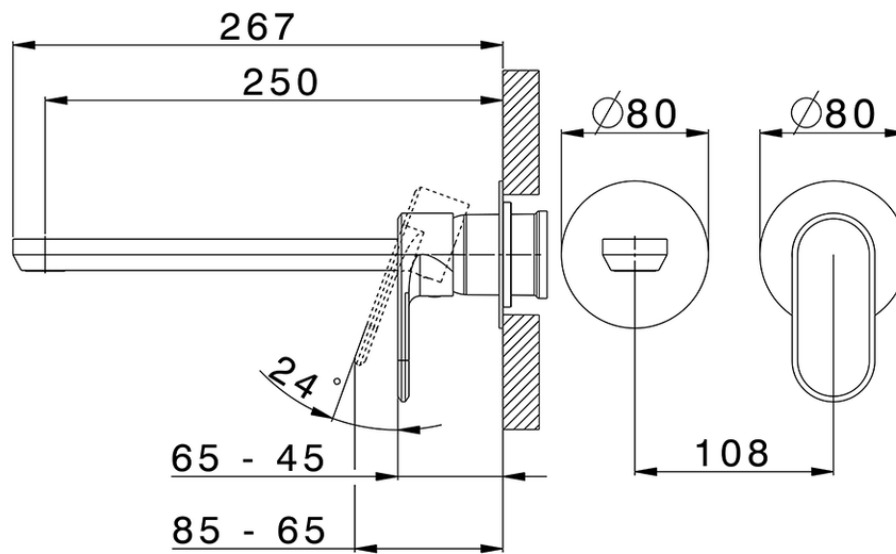

Exposed part for single lever washbasin valve LINEAVIVA_LV005517

LV005517

<https://en.cisal.it/exposed-part-for-single-lever-washbasin-valve-lineaviva-lv005517>

2026-04-05