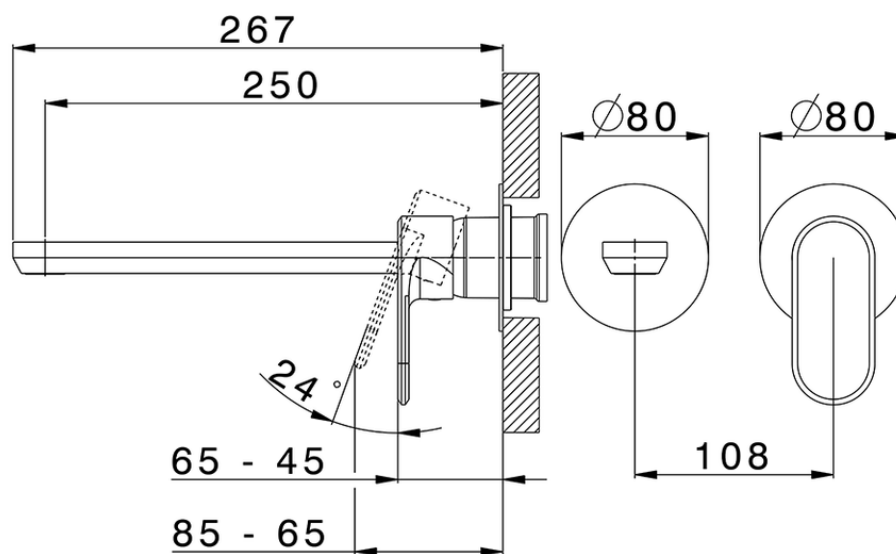

**Exposed part for single lever washbasin valve LINEAVIVA\_LV005517**

LV005517

<https://en.cisal.it/exposed-part-for-single-lever-washbasin-valve-lineaviva-lv005517>

2026-06-05