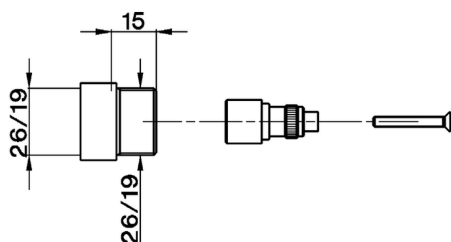

Extension +15 mm COMPONENTS_ZA000420

MODEL **ZA000420**

Extension 15 mm, for central concealed diverter
art.20, series BA, LS

AVAILABLE FINISHINGS

 **04** 04 Without finishing

CHARACTERISTICS

2026-04-08