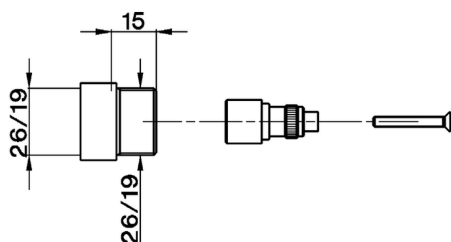

## Extension +15 mm COMPONENTS\_ZA000420

MODEL **ZA000420**

Extension 15 mm, for central concealed diverter  
art.20, series BA, LS

AVAILABLE FINISHINGS

 **04** 04 Without finishing

CHARACTERISTICS

2026-05-19