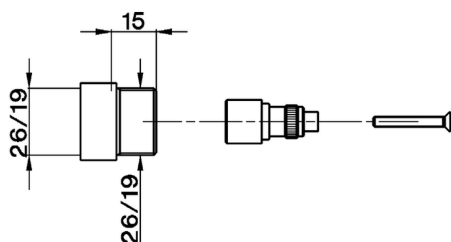

## Extension +15 mm COMPONENTS\_ZA000420

MODEL **ZA000420**

Extension 15 mm, for central concealed diverter  
art.20, series BA, LS

AVAILABLE FINISHINGS

 **04** 04 Without finishing

CHARACTERISTICS

2026-06-13