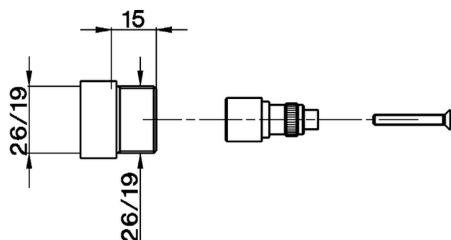

Extension +15 mm COMPONENTS_ZA000420

MODEL **ZA000420**

Extension 15 mm, for central concealed diverter
art.20, series BA, LS

AVAILABLE FINISHINGS

 **04** 04 Without finishing

CHARACTERISTICS

2026-04-28