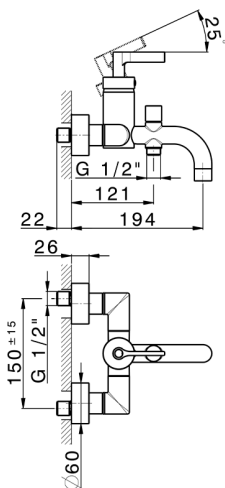

Single lever bath mixer GRACE_GC000130

MODEL **GC000130**

Single lever bath mixer, without shower set, 1/2" M flexible connection

AVAILABLE FINISHINGS

-  **21** 21 Chrome
-  **2F** 2F Brushed Nickel
-  **2W** 2W Brushed Gold
-  **5H** 5H Dark Brass Brushed
-  **5L** 5L Brushed Black Titanium
-  **6T** 6T Chrome/Matt Black

CHARACTERISTICS

Cartridge Spare Parts **ZZ93196000**

38 mm Cartridge

2025-01-02