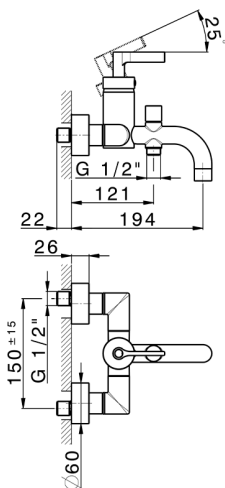

Single lever bath mixer GRACE_GC000130

MODEL **GC000130**

Single lever bath mixer, without shower set, 1/2" M flexible connection

AVAILABLE FINISHINGS

-  **21** 21 Chrome
-  **2F** 2F Brushed Nickel
-  **2W** 2W Brushed Gold
-  **5H** 5H Dark Brass Brushed
-  **5L** 5L Brushed Black Titanium
-  **6T** 6T Chrome/Matt Black

CHARACTERISTICS

Cartridge Spare Parts **ZZ93196000**

38 mm Cartridge

2024-12-21