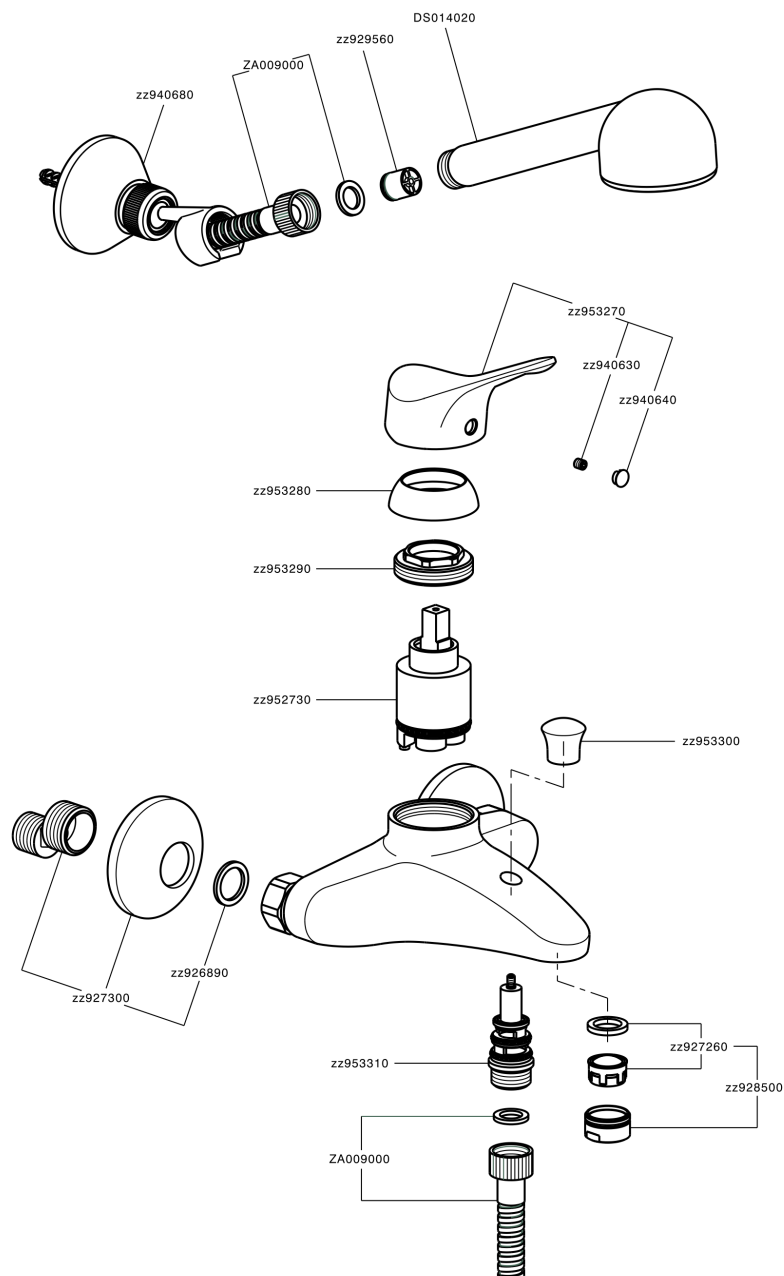

Single lever bath mixer, with shower set MITO3_M3000120

MODEL **M3000120**

Single lever bath mixer, with shower set, wall mounted adjustable handshower bracket, Teti ABS 3 sprays handshower, 150 cm Brass Flexible Hose

AVAILABLE FINISHINGS

CHARACTERISTICS

Cartridge Spare Parts **ZZ95273000**

40 mm Cartridge

Single lever bath mixer, with shower set MITO3_M3000120

M3000120

<https://en.cisal.it/single-lever-bath-mixer-with-shower-set-mito3-m3000120>