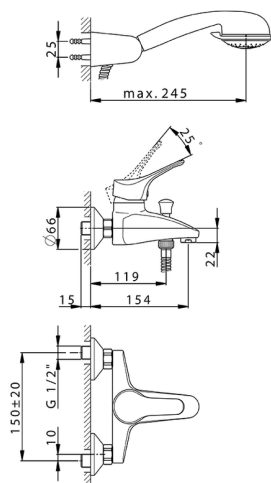

Single lever bath mixer, with shower set MITO3_M3000120

MODEL **M3000120**

Single lever bath mixer, with shower set, wall mounted adjustable handshower bracket, Teti ABS 3 sprays handshower, 150 cm Brass Flexible Hose

AVAILABLE FINISHINGS

CHARACTERISTICS

Cartridge Spare Parts **ZZ95273000**

40 mm Cartridge

Single lever bath mixer, with shower set MITO3_M3000120

M3000120

<https://en.cisal.it/single-lever-bath-mixer-with-shower-set-mito3-m3000120>