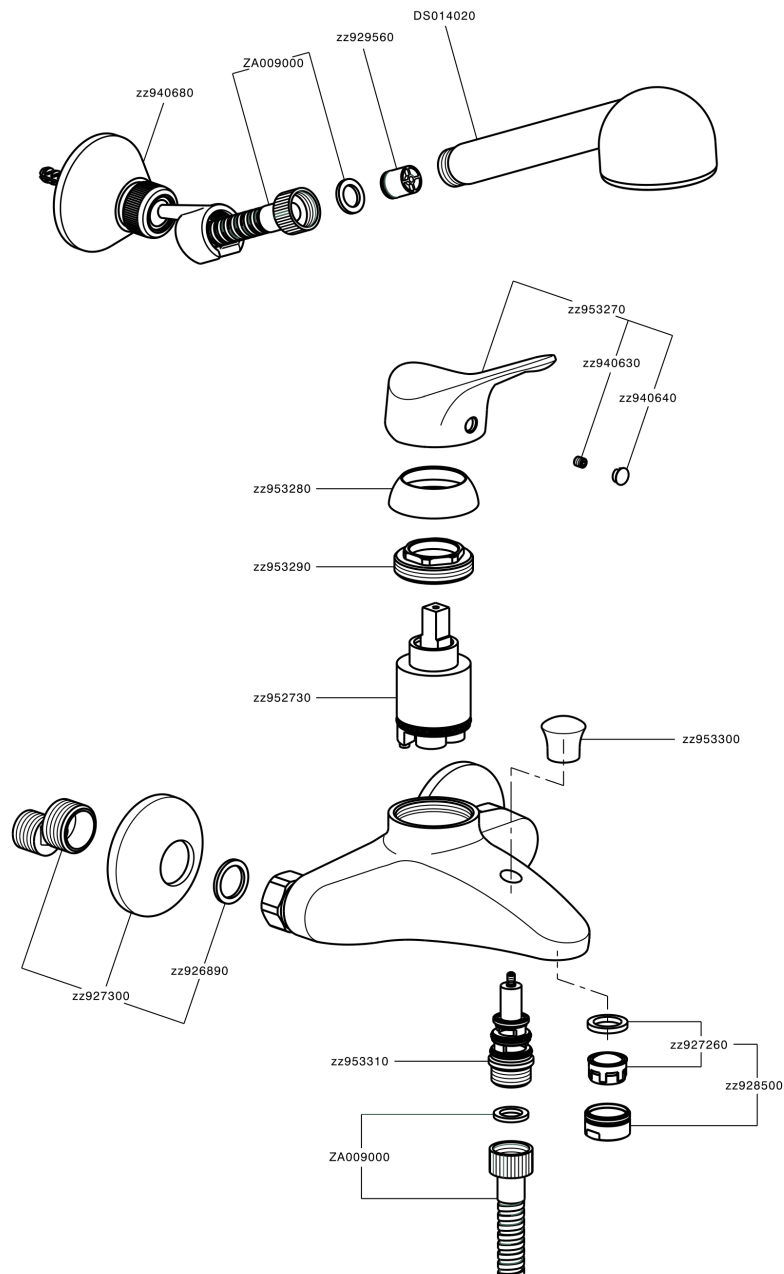

Single lever bath mixer, with shower set MITO3_M3000120

M3000120

<https://en.cisal.it/single-lever-bath-mixer-with-shower-set-mito3-m3000120>

2025-01-02