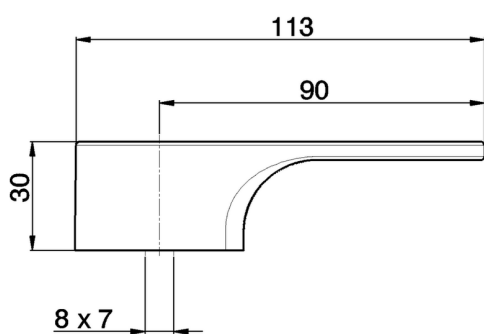

Lever for single lever mixer 'CU' SPARE PARTS_ZZ947840

MODEL **ZZ947840**

Lever for single lever mixer 'CU'

AVAILABLE FINISHINGS

CHARACTERISTICS

2026-05-20