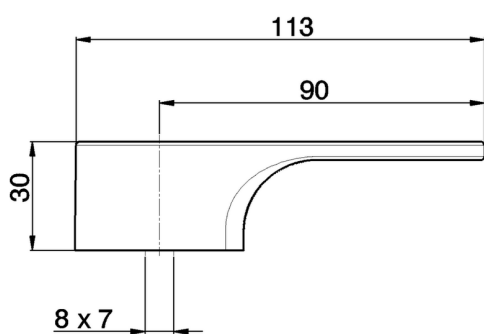

Lever for single lever mixer 'CU' SPARE PARTS_ZZ947840

MODEL **ZZ947840**

Lever for single lever mixer 'CU'

AVAILABLE FINISHINGS

CHARACTERISTICS

2026-06-10