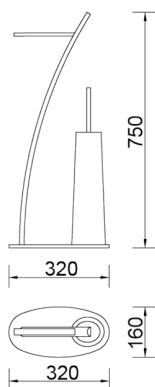

Standing set BATHROOM ACCESSORIES_AE090950

MODEL **AE090950**

Standing set, w/Toilet paper Holder & Toilet Brush Holder

AVAILABLE FINISHINGS

21 21 Chrome

CHARACTERISTICS

2024-12-22