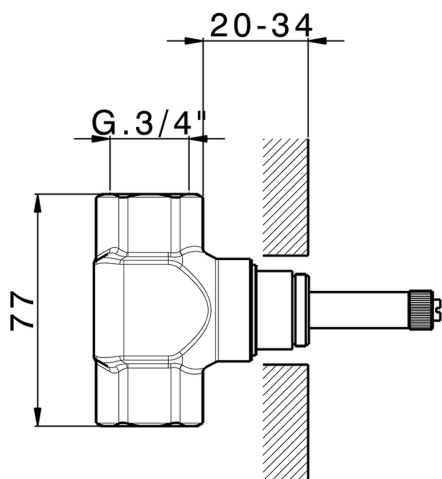

3/4 Stopvalve concealed part CONCEALED_ZA003310

MODEL **ZA003310**

3/4" Stopvalve concealed part, Opening counterclockwise

AVAILABLE FINISHINGS

 **04** 04 Without finishing

CHARACTERISTICS

Concealed **1**

2026-05-19