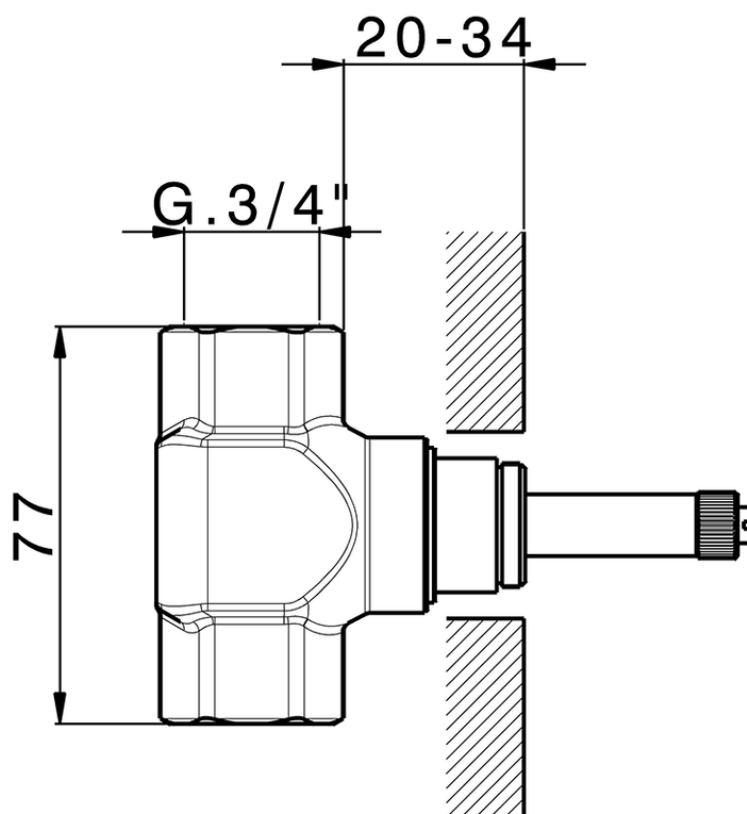

## 3/4 Stopvalve concealed part CONCEALED\_ZA003310

ZA003310

<https://en.cisal.it/3-4-stopvalve-concealed-part-concealed-za003310>

2026-05-19