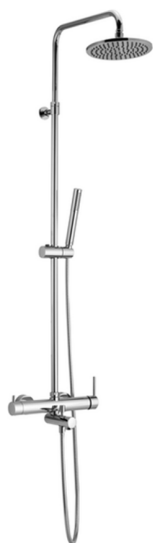

## 3-functions single lever bath set SHOWER COLUMNS\_CV004120

MODEL **CV004120**

3-functions single lever bath set, 2 outlet devia stop cartridge, adjustable riser column, sliding handshower bracket, ABS D.26 mm minimalistic one spray handshower, 200 mm ABS round showerhead, 150 cm smooth SILVERFLEX Flexible Hose

AVAILABLE FINISHINGS

**21** 21 Chrome

CHARACTERISTICS

Cartridge Spare Parts **ZZ95409000**

**35 mm Cartridge**

### EcoStop

EcoStop feature limits water flow to approximately 50% of maximum output with one point of resistance on setting. Push slightly past the middle stop only when full water output is required. This will save water up to 50%.

### DeviaStop

The Cisal Devia Stop technology allows to adjust the water flow and to direct it to the selected output point (overhead soaker, hand shower, etc).

2026-06-10