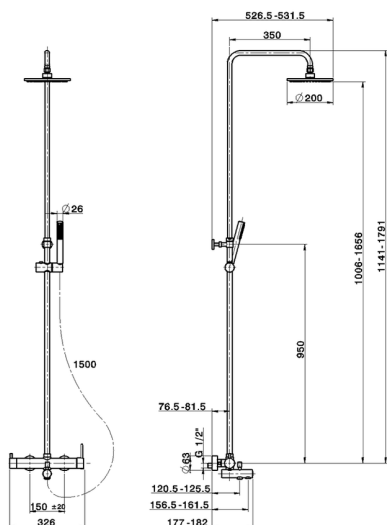

3-functions single lever bath set SHOWER COLUMNS_CV004120

MODEL **CV004120**

3-functions single lever bath set, 2 outlet devia stop cartridge, adjustable riser column, sliding handshower bracket, ABS D.26 mm minimalistic one spray handshower, 200 mm ABS round showerhead, 150 cm smooth SILVERFLEX Flexible Hose

AVAILABLE FINISHINGS

CHARACTERISTICS

Cartridge Spare Parts **ZZ95409000**

35 mm Cartridge

EcoStop

EcoStop feature limits water flow to approximately 50% of maximum output with one point of resistance on setting. Push slightly past the middle stop only when full water output is required. This will save water up to 50%.

DeviaStop

The Cisal Devia Stop technology allows to adjust the water flow and to direct it to the selected output point (overhead soaker, hand shower, etc).

2026-05-20