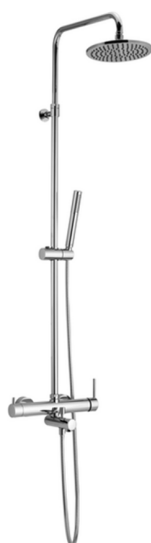

3-functions single lever bath set SHOWER COLUMNS_CV004120

MODEL **CV004120**

3-functions single lever bath set, 2 outlet devia stop cartridge, adjustable riser column, sliding handshower bracket, ABS D.26 mm minimalistic one spray handshower, 200 mm ABS round showerhead, 150 cm smooth SILVERFLEX Flexible Hose

AVAILABLE FINISHINGS

CHARACTERISTICS

Cartridge Spare Parts **ZZ95409000**

35 mm Cartridge

EcoStop

EcoStop feature limits water flow to approximately 50% of maximum output with one point of resistance on setting. Push slightly past the middle stop only when full water output is required. This will save water up to 50%.

DeviaStop

The Cisal Devia Stop technology allows to adjust the water flow and to direct it to the selected output point (overhead soaker, hand shower, etc).

2026-05-20