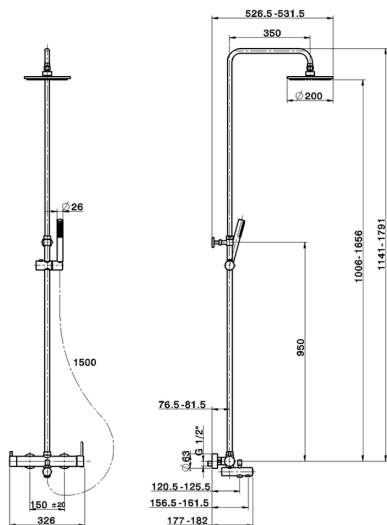

## 3-functions single lever bath set SHOWER COLUMNS\_CV004120

MODEL **CV004120**

3-functions single lever bath set, 2 outlet devia stop cartridge, adjustable riser column, sliding handshower bracket, ABS D.26 mm minimalistic one spray handshower, 200 mm ABS round showerhead, 150 cm smooth SILVERFLEX Flexible Hose

AVAILABLE FINISHINGS

CHARACTERISTICS

Cartridge Spare Parts **ZZ95409000**

**35 mm Cartridge**

### EcoStop

EcoStop feature limits water flow to approximately 50% of maximum output with one point of resistance on setting. Push slightly past the middle stop only when full water output is required. This will save water up to 50%.

### DeviaStop

The Cisal Devia Stop technology allows to adjust the water flow and to direct it to the selected output point (overhead soaker, hand shower, etc).

2026-06-13