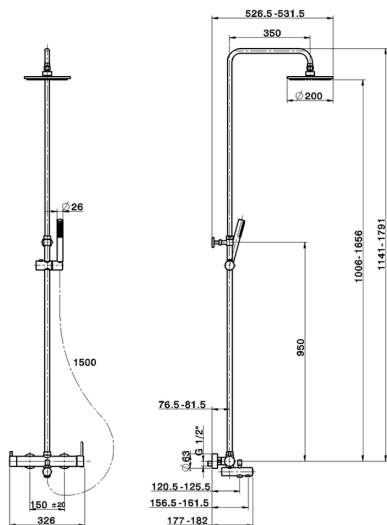

## 3-functions single lever bath set SHOWER COLUMNS\_CV004120

MODEL **CV004120**

3-functions single lever bath set, 2 outlet devia stop cartridge, adjustable riser column, sliding handshower bracket, ABS D.26 mm minimalistic one spray handshower, 200 mm ABS round showerhead, 150 cm smooth SILVERFLEX Flexible Hose

AVAILABLE FINISHINGS

CHARACTERISTICS

Cartridge Spare Parts **ZZ95409000**

**35 mm Cartridge**

### EcoStop

EcoStop feature limits water flow to approximately 50% of maximum output with one point of resistance on setting. Push slightly past the middle stop only when full water output is required. This will save water up to 50%.

### DeviaStop

The Cisal Devia Stop technology allows to adjust the water flow and to direct it to the selected output point (overhead soaker, hand shower, etc).

2026-04-08