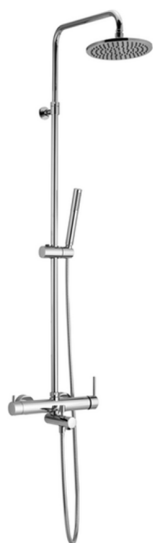

## 3-functions single lever bath set SHOWER COLUMNS\_CV004120

MODEL **CV004120**

3-functions single lever bath set, 2 outlet devia stop cartridge, adjustable riser column, sliding handshower bracket, ABS D.26 mm minimalistic one spray handshower, 200 mm ABS round showerhead, 150 cm smooth SILVERFLEX Flexible Hose

AVAILABLE FINISHINGS

CHARACTERISTICS

Cartridge Spare Parts **ZZ95409000**

**35 mm Cartridge**

### EcoStop

EcoStop feature limits water flow to approximately 50% of maximum output with one point of resistance on setting. Push slightly past the middle stop only when full water output is required. This will save water up to 50%.

### DeviaStop

The Cisal Devia Stop technology allows to adjust the water flow and to direct it to the selected output point (overhead soaker, hand shower, etc).

2026-04-08