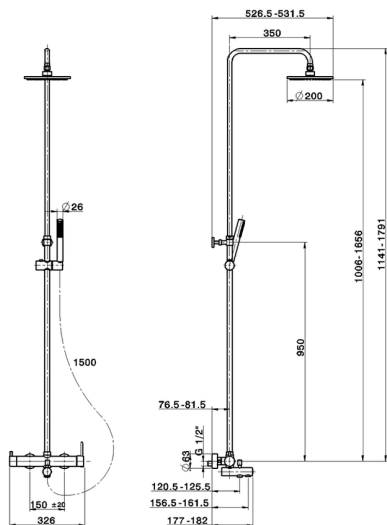

## 3-functions single lever bath set SHOWER COLUMNS\_CV004120

MODEL **CV004120**

3-functions single lever bath set, 2 outlet devia stop cartridge, adjustable riser column, sliding handshower bracket, ABS D.26 mm minimalistic one spray handshower, 200 mm ABS round showerhead, 150 cm smooth SILVERFLEX Flexible Hose

AVAILABLE FINISHINGS

**21** 21 Chrome

CHARACTERISTICS

Cartridge Spare Parts **ZZ95409000**

**35 mm Cartridge**

### EcoStop

EcoStop feature limits water flow to approximately 50% of maximum output with one point of resistance on setting. Push slightly past the middle stop only when full water output is required. This will save water up to 50%.

### DeviaStop

The Cisal Devia Stop technology allows to adjust the water flow and to direct it to the selected output point (overhead soaker, hand shower, etc).

2026-06-10