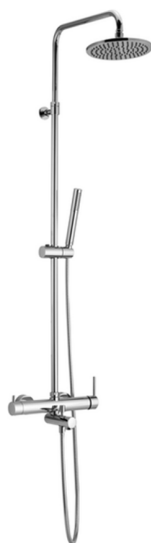

## 3-functions single lever bath set SHOWER COLUMNS\_CV004120

MODEL **CV004120**

3-functions single lever bath set, 2 outlet devia stop cartridge, adjustable riser column, sliding handshower bracket, ABS D.26 mm minimalistic one spray handshower, 200 mm ABS round showerhead, 150 cm smooth SILVERFLEX Flexible Hose

AVAILABLE FINISHINGS

CHARACTERISTICS

Cartridge Spare Parts **ZZ95409000**

**35 mm Cartridge**

### EcoStop

EcoStop feature limits water flow to approximately 50% of maximum output with one point of resistance on setting. Push slightly past the middle stop only when full water output is required. This will save water up to 50%.

### DeviaStop

The Cisal Devia Stop technology allows to adjust the water flow and to direct it to the selected output point (overhead soaker, hand shower, etc).

2026-06-13