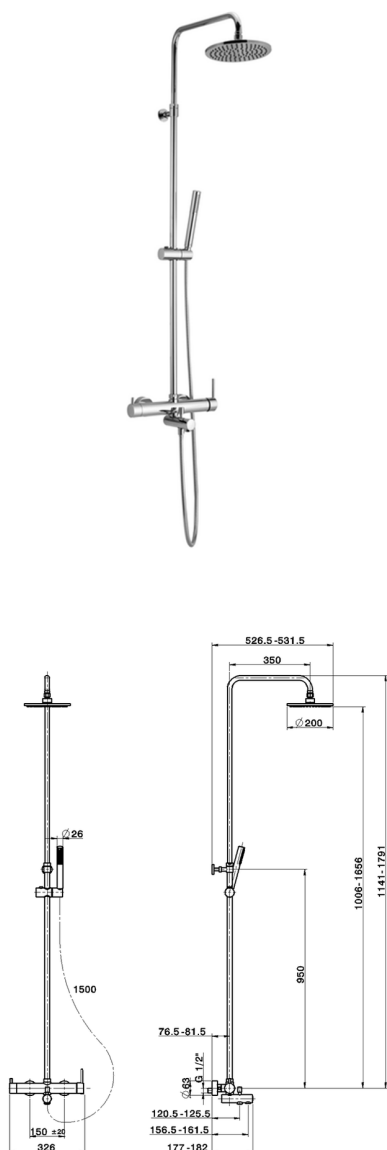

3-functions single lever bath set SHOWER COLUMNS_CV004120

MODEL **CV004120**

3-functions single lever bath set, 2 outlet devia stop cartridge, adjustable riser column, sliding handshower bracket, ABS D.26 mm minimalistic one spray handshower, 200 mm ABS round showerhead, 150 cm smooth SILVERFLEX Flexible Hose

AVAILABLE FINISHINGS

CHARACTERISTICS

Cartridge Spare Parts **ZZ95409000**

35 mm Cartridge

EcoStop

EcoStop feature limits water flow to approximately 50% of maximum output with one point of resistance on setting. Push slightly past the middle stop only when full water output is required. This will save water up to 50%.

DeviaStop

The Cisal Devia Stop technology allows to adjust the water flow and to direct it to the selected output point (overhead soaker, hand shower, etc).

2026-04-29