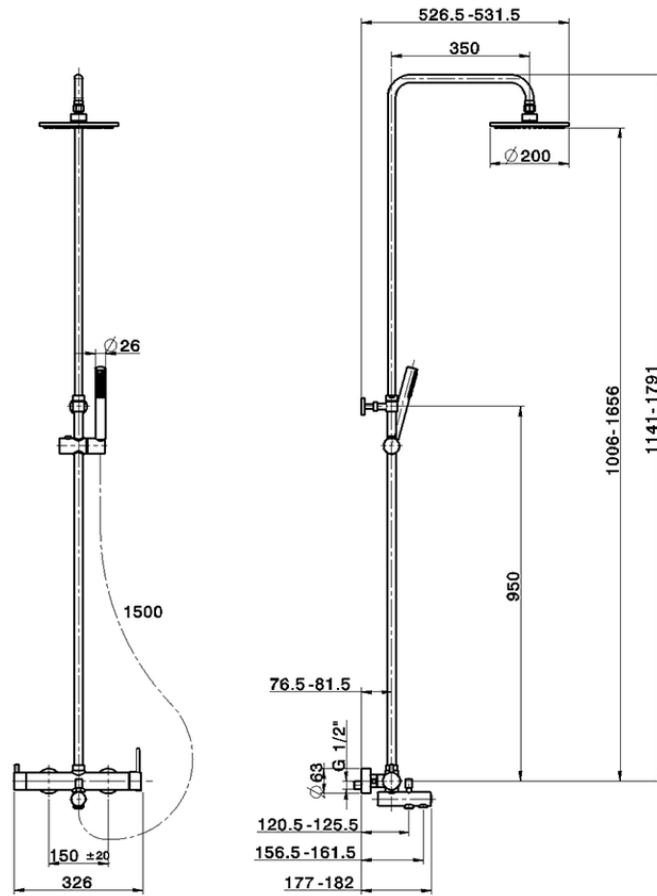

3-functions single lever bath set SHOWER COLUMNS_CV004120

CV004120

<https://en.cisal.it/3-functions-single-lever-bath-set-shower-columns-cv004120>

2026-06-10