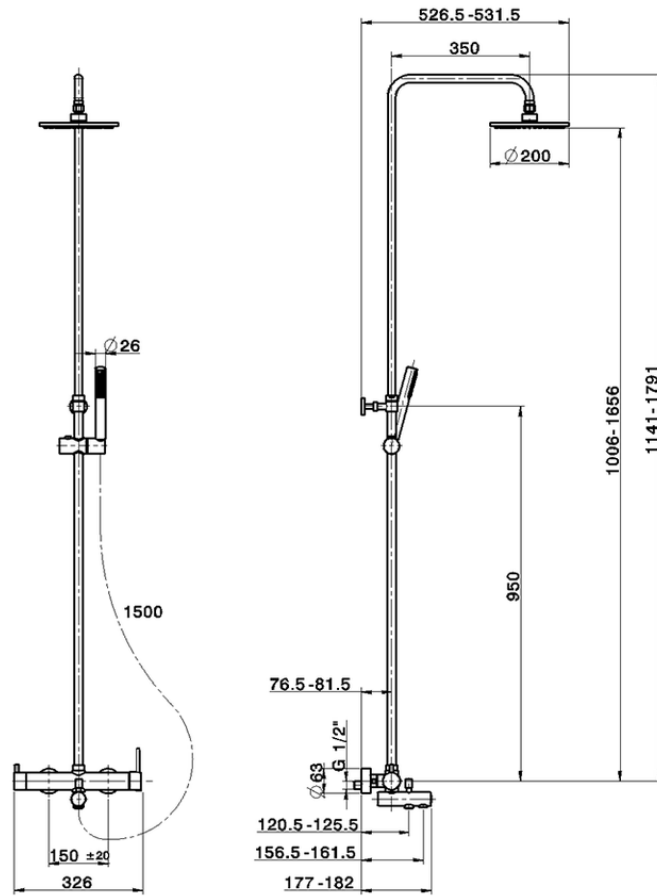

3-functions single lever bath set SHOWER COLUMNS_CV004120

CV004120

<https://en.cisal.it/3-functions-single-lever-bath-set-shower-columns-cv004120>

2026-05-20