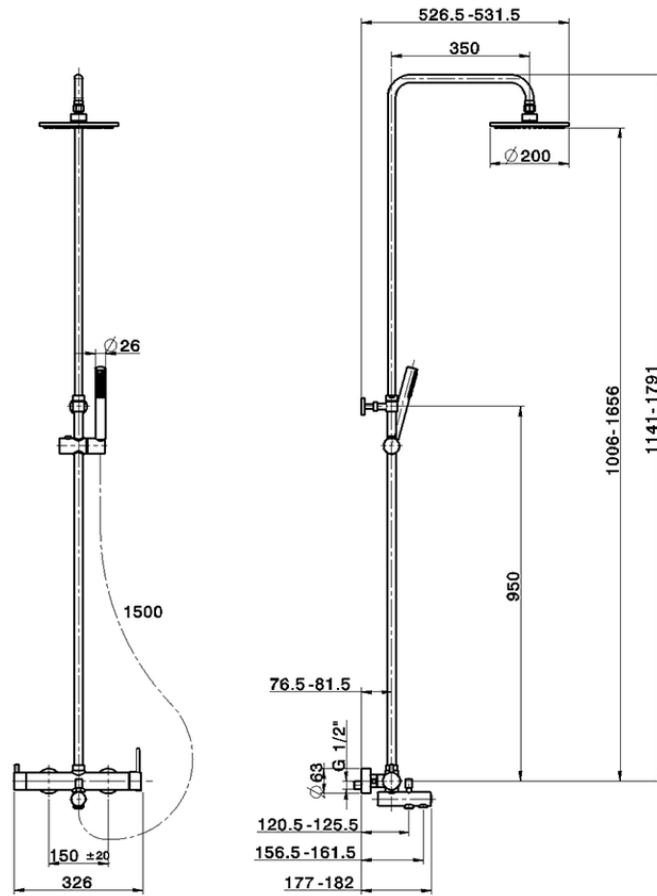

3-functions single lever bath set SHOWER COLUMNS_CV004120

CV004120

<https://en.cisal.it/3-functions-single-lever-bath-set-shower-columns-cv004120>

2026-04-08