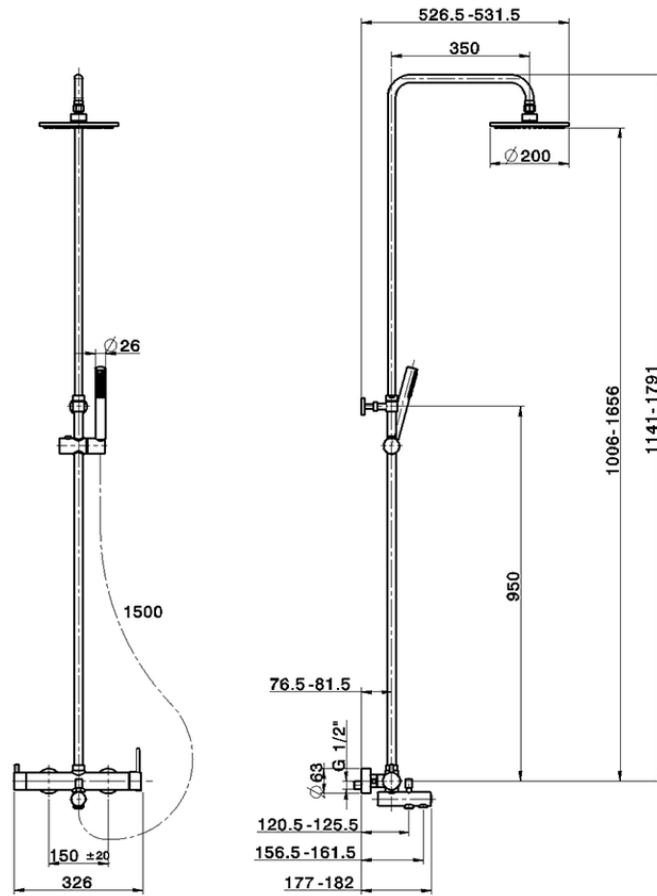

## 3-functions single lever bath set SHOWER COLUMNS CV004120

CV004120

<https://en.cisal.it/3-functions-single-lever-bath-set-shower-columns-cv004120>

2026-04-29