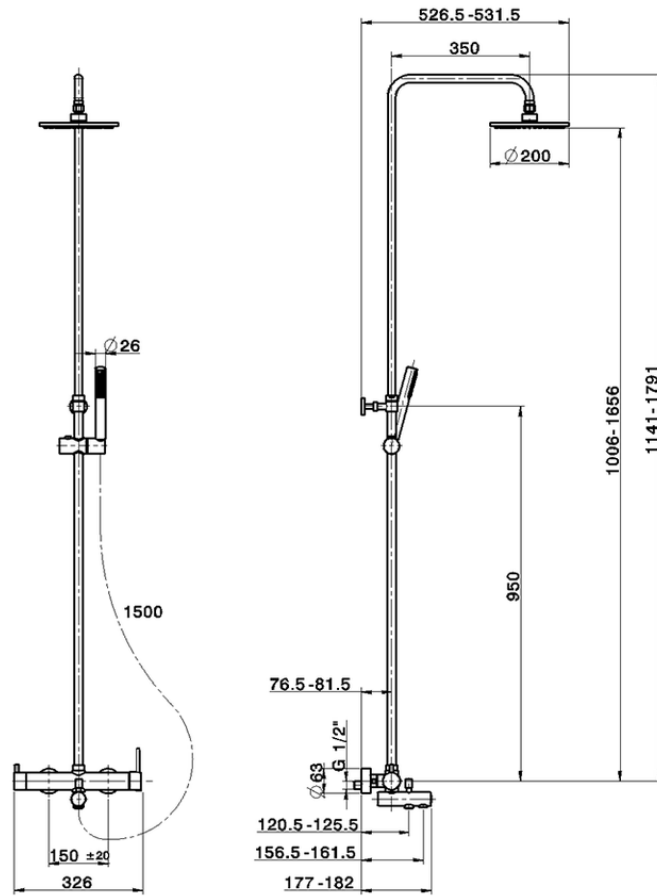

## 3-functions single lever bath set SHOWER COLUMNS CV004120

CV004120

<https://en.cisal.it/3-functions-single-lever-bath-set-shower-columns-cv004120>

2026-06-30