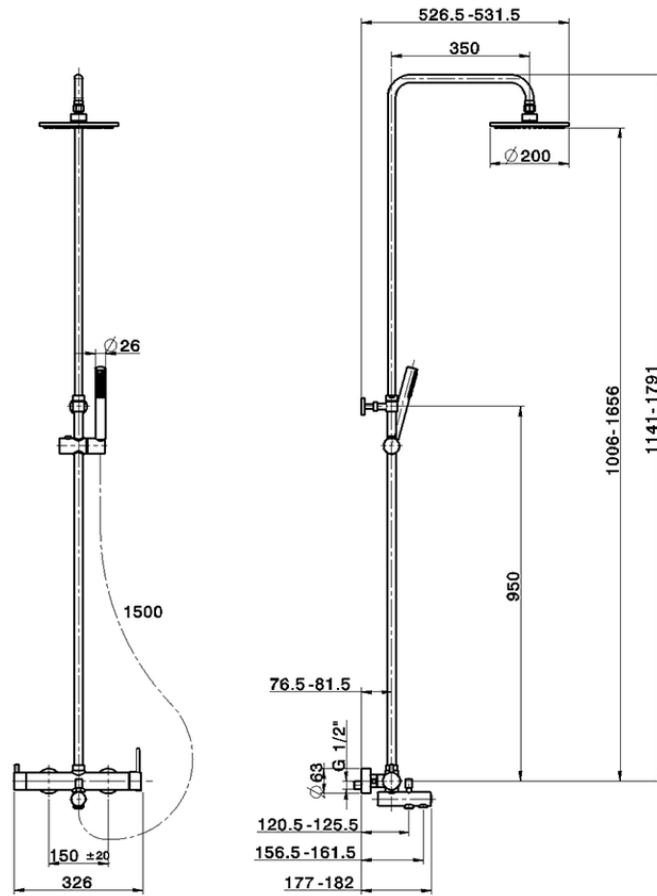

3-functions single lever bath set SHOWER COLUMNS_CV004120

CV004120

<https://en.cisal.it/3-functions-single-lever-bath-set-shower-columns-cv004120>

2026-04-29