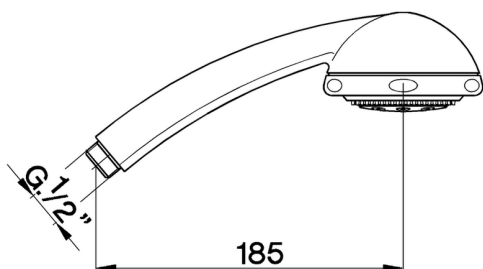

## Titania handshower SHOWER\_DS014120

MODEL **DS014120**

Titania handshower, 3 sprays ABS

AVAILABLE FINISHINGS

CHARACTERISTICS

2026-04-08