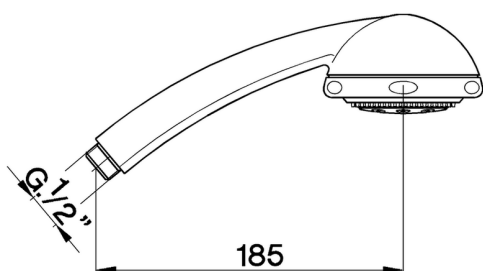

Titania handshower SHOWER_DS014120

MODEL **DS014120**

Titania handshower, 3 sprays ABS

AVAILABLE FINISHINGS

CHARACTERISTICS

2026-06-14