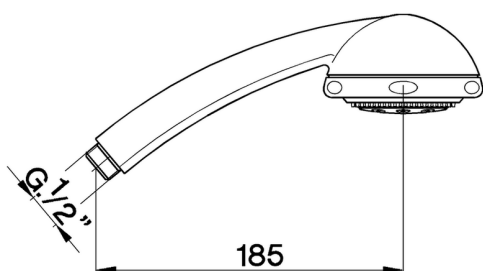

Titania handshower SHOWER_DS014120

MODEL **DS014120**

Titania handshower, 3 sprays ABS

AVAILABLE FINISHINGS

CHARACTERISTICS

2026-05-17