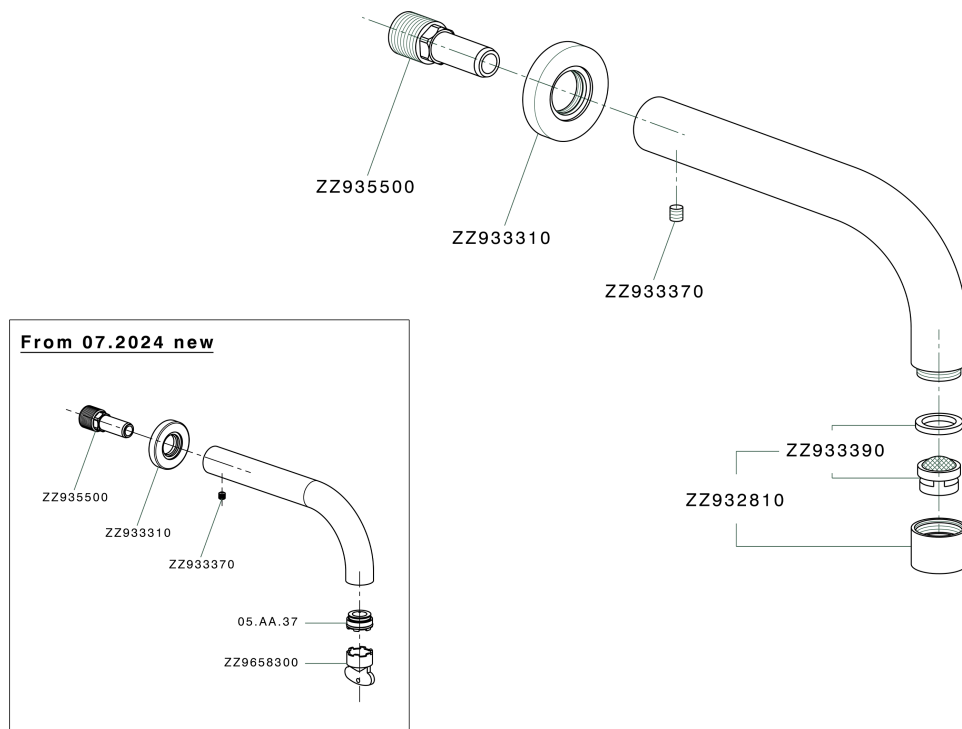

Spout COMPONENTS_ZA001250

MODEL **ZA001250**

Spout, 200 mm length, 1/2" M connection

AVAILABLE FINISHINGS

-  **21** 21 Chrome
-  **2F** 2F Brushed Nickel
-  **40** 40 Matt Black
-  **4Q** 4Q Matt White

CHARACTERISTICS

Spout COMPONENTS_ZA001250

ZA001250

<https://en.cisal.it/spout-components-za001250>

2026-05-03