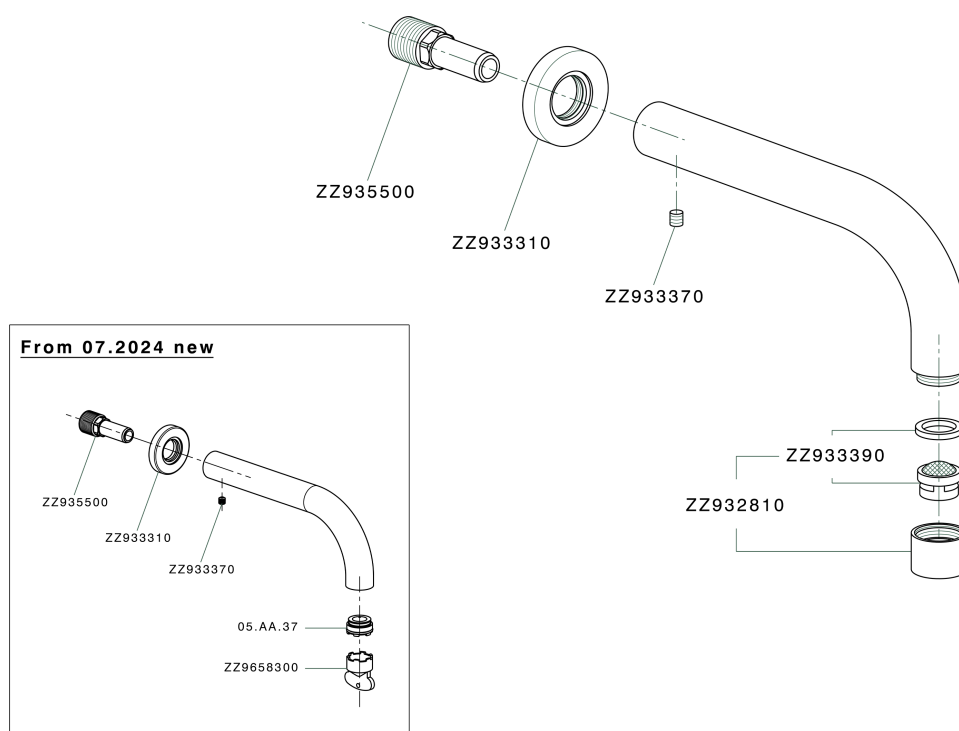

Spout COMPONENTS_ZA001250

ZA001250

<https://en.cisal.it/spout-components-za001250>

2026-04-30