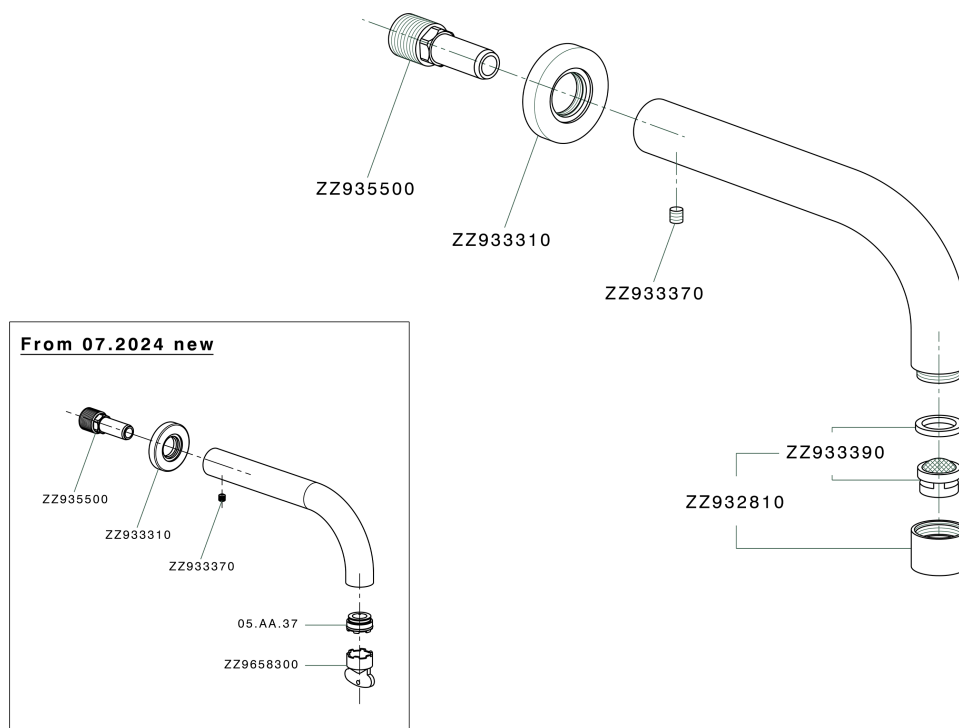

Spout COMPONENTS_ZA001250

MODEL **ZA001250**

Spout, 200 mm length, 1/2" M connection

AVAILABLE FINISHINGS

-  **21** 21 Chrome
-  **2F** 2F Brushed Nickel
-  **40** 40 Matt Black
-  **4Q** 4Q Matt White

CHARACTERISTICS

Spout COMPONENTS_ZA001250

ZA001250

<https://en.cisal.it/spout-components-za001250>

2026-06-10