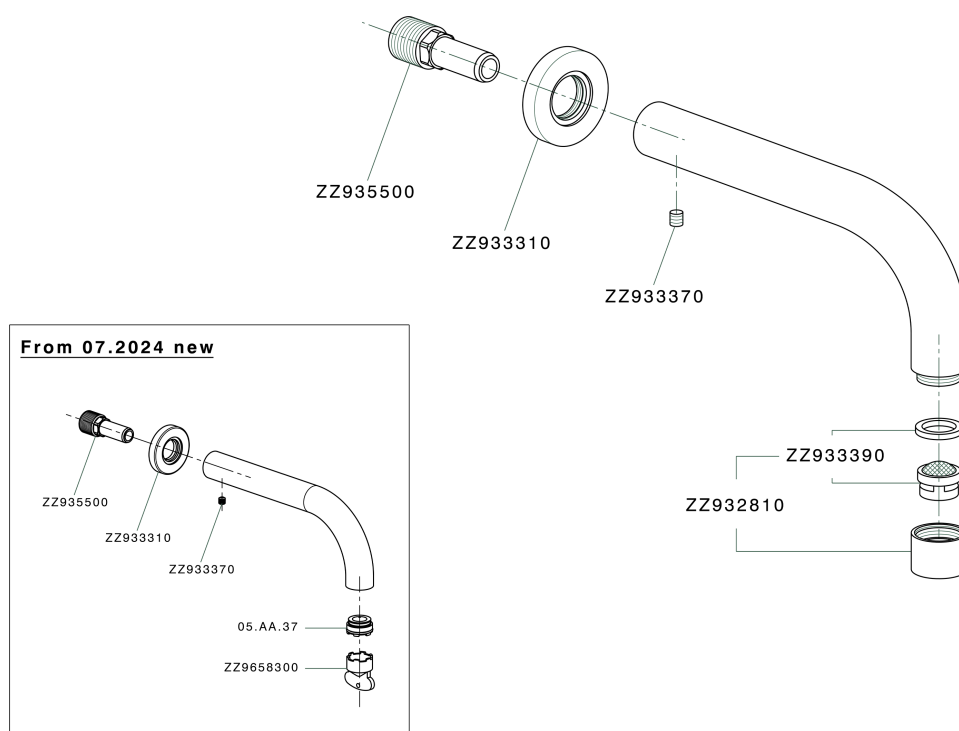

Spout COMPONENTS_ZA001250

MODEL **ZA001250**

Spout, 200 mm length, 1/2" M connection

AVAILABLE FINISHINGS

-  **21** 21 Chrome
-  **2F** 2F Brushed Nickel
-  **40** 40 Matt Black
-  **4Q** 4Q Matt White

CHARACTERISTICS

Spout COMPONENTS_ZA001250

ZA001250

<https://en.cisal.it/spout-components-za001250>

2026-04-30