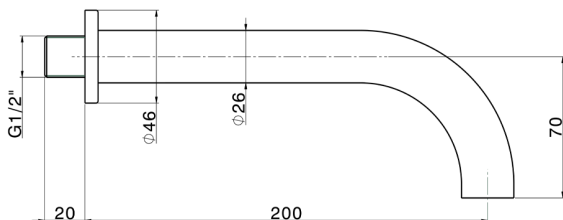

Spout COMPONENTS_ZA001250

MODEL **ZA001250**

Spout, 200 mm length, 1/2" M connection

AVAILABLE FINISHINGS

- **21** 21 Chrome
- **2F** 2F Brushed Nickel
- **40** 40 Matt Black
- **4Q** 4Q Matt White

CHARACTERISTICS