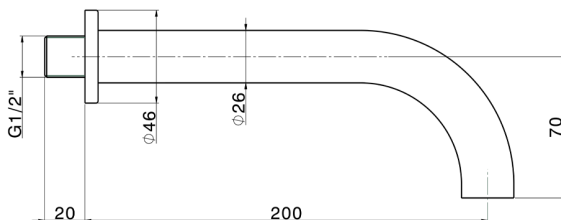

Spout COMPONENTS_ZA001250

MODEL **ZA001250**

Spout, 200 mm length, 1/2" M connection

AVAILABLE FINISHINGS

-  **21** 21 Chrome
-  **2F** 2F Brushed Nickel
-  **40** 40 Matt Black
-  **4Q** 4Q Matt White

CHARACTERISTICS