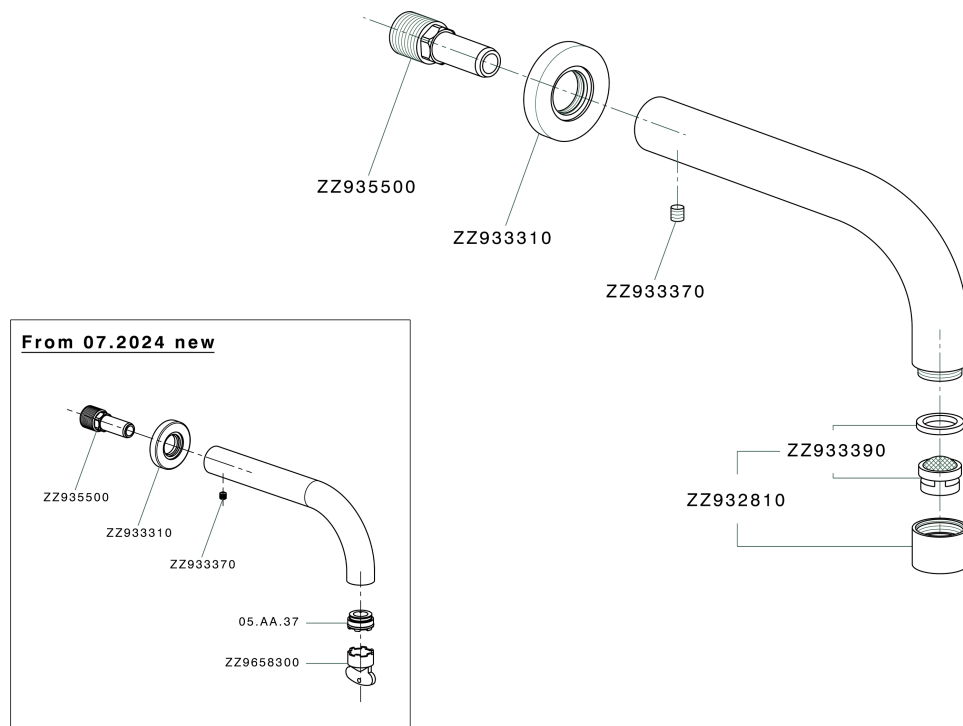

Spout COMPONENTS_ZA001250

MODEL **ZA001250**

Spout, 200 mm length, 1/2" M connection

AVAILABLE FINISHINGS

-  **21** 21 Chrome
-  **2F** 2F Brushed Nickel
-  **40** 40 Matt Black
-  **4Q** 4Q Matt White

CHARACTERISTICS

Spout COMPONENTS_ZA001250

ZA001250

<https://en.cisal.it/spout-components-za001250>

2026-05-20