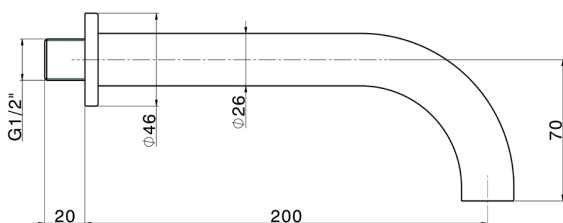

Spout COMPONENTS_ZA001250

MODEL **ZA001250**

Spout, 200 mm length, 1/2" M connection

AVAILABLE FINISHINGS

-  **21** 21 Chrome
-  **2F** 2F Brushed Nickel
-  **40** 40 Matt Black
-  **4Q** 4Q Matt White

CHARACTERISTICS