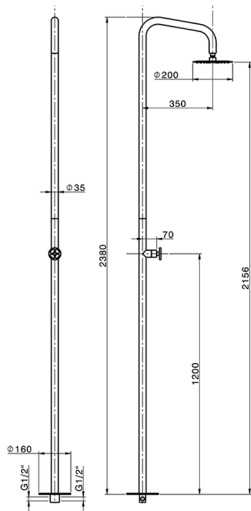

Free Standing Progressive Shower Column WELLNESS_MR005130

MODEL **MR005130**

Free Standing Progressive Shower Column, for Indoor/Outdoor use, D.200 mm INOX round showerhead, INOX AISI 316L

AVAILABLE FINISHINGS

D1 D1 Brushed Inox

CHARACTERISTICS

Cartridge Spare Parts **ZZ9E521000**

25 mm Progressive single-lever cartridge

2026-06-13