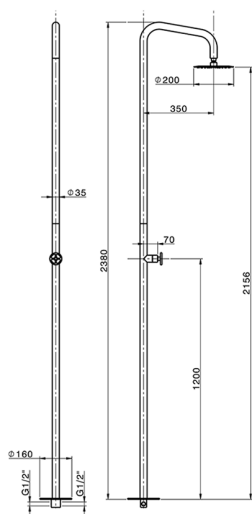

Free Standing Progressive Shower Column WELLNESS_MR005130

MODEL **MR005130**

Free Standing Progressive Shower Column, for Indoor/Outdoor use, D.200 mm INOX round showerhead, INOX AISI 316L

AVAILABLE FINISHINGS

D1 D1 Brushed Inox

CHARACTERISTICS

Cartridge Spare Parts **ZZ9E521000**

25 mm Progressive single-lever cartridge

2026-05-17