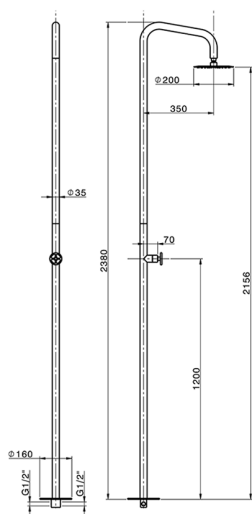

Free Standing Progressive Shower Column WELLNESS_MR005130

MODEL **MR005130**

Free Standing Progressive Shower Column, for Indoor/Outdoor use, D.200 mm INOX round showerhead, INOX AISI 316L

AVAILABLE FINISHINGS

D1 D1 Brushed Inox

CHARACTERISTICS

Cartridge Spare Parts **ZZ9E521000**

25 mm Progressive single-lever cartridge

2026-04-09