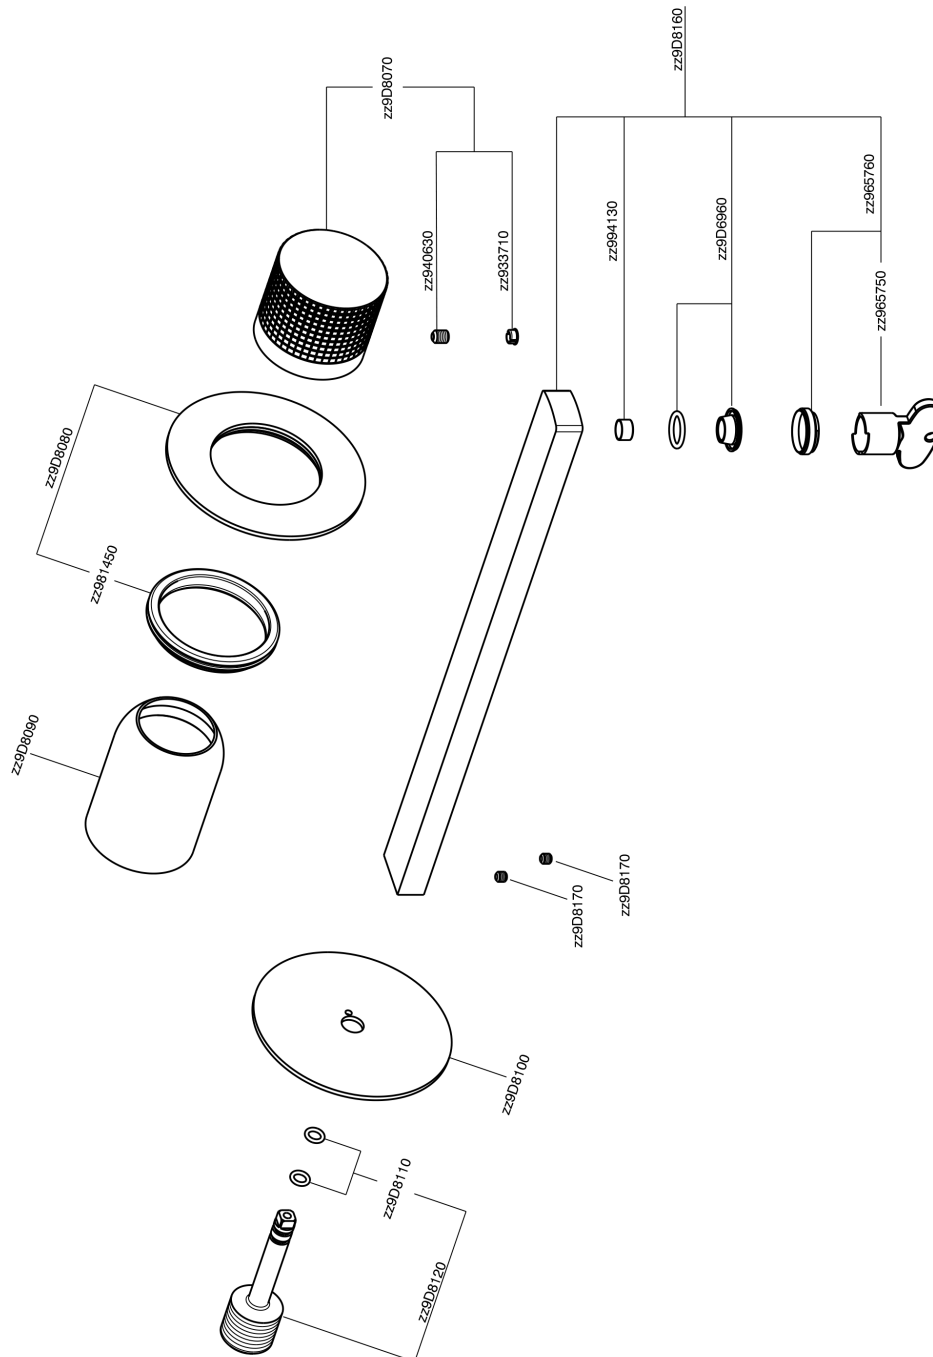

Exposed part for single lever washbasin valve NUANCE X32_X2005511

MODEL **X2005511**

Exposed part for single lever washbasin valve, without concealed part, spout L.250 mm, for item Easy-Box ZA002450-ZA025510, Inox AISI 316L

AVAILABLE FINISHINGS

-  **5H** 5H Dark Brass Brushed
-  **5L** 5L Brushed Black Titanium
-  **5N** 5N Brushed Rose Gold
-  **D1** D1 Brushed Inox

CHARACTERISTICS

Installation **Concealed**
 Required concealed parts **ZA002450**

Exposed part for single lever washbasin valve NUANCE X32_X200511

X200511

<https://en.cisal.it/exposed-part-for-single-lever-washbasin-valve-nuance-x32x200511>

2024-10-18