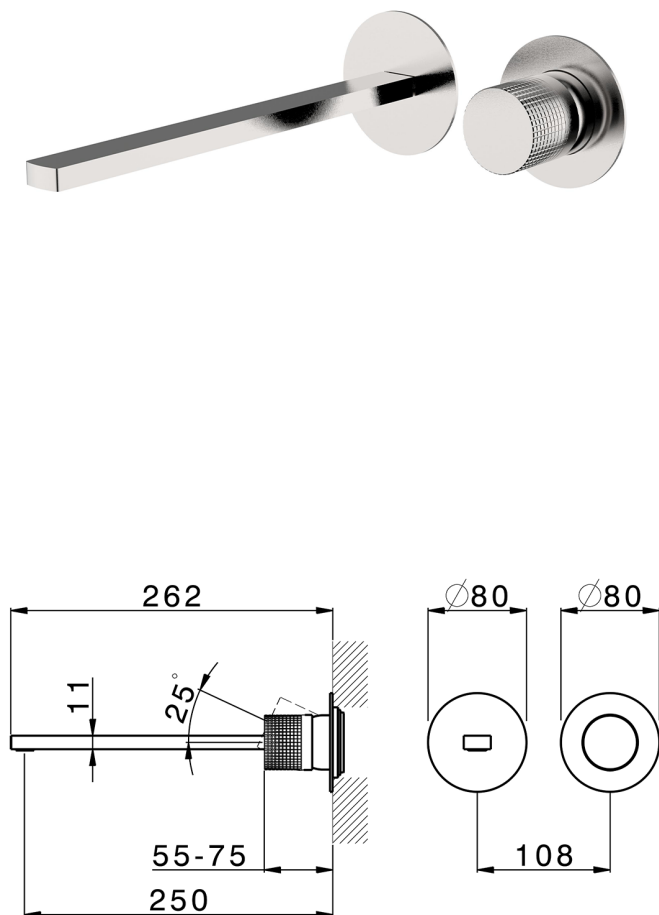

Exposed part for single lever washbasin valve NUANCE X32_X2005511

MODEL **X2005511**

Exposed part for single lever washbasin valve, without concealed part, spout L.250 mm, for item Easy-Box ZA002450-ZA025510, Inox AISI 316L

AVAILABLE FINISHINGS

-  **5H** 5H Dark Brass Brushed
-  **5L** 5L Brushed Black Titanium
-  **5N** 5N Brushed Rose Gold
-  **D1** D1 Brushed Inox

CHARACTERISTICS

Installation **Concealed**
 Required concealed parts **ZA002450**

Exposed part for single lever washbasin valve NUANCE X32_X200511

X200511

<https://en.cisal.it/exposed-part-for-single-lever-washbasin-valve-nuance-x32x200511>

2024-10-18