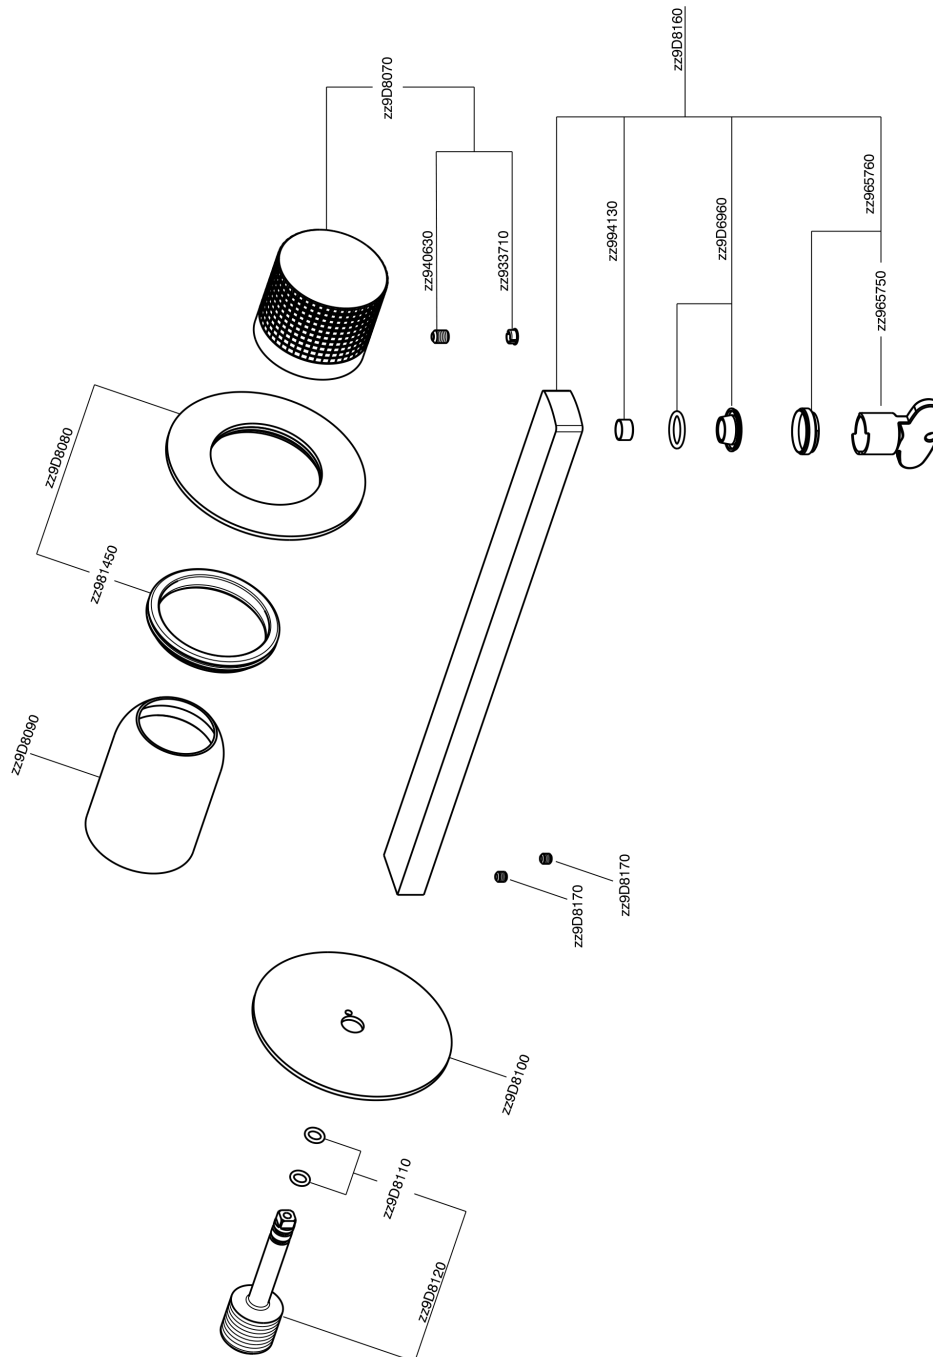

Exposed part for single lever washbasin valve NUANCE X32_X2005511

X2005511

<https://en.cisal.it/exposed-part-for-single-lever-washbasin-valve-nuance-x32x2005511>

2024-10-18