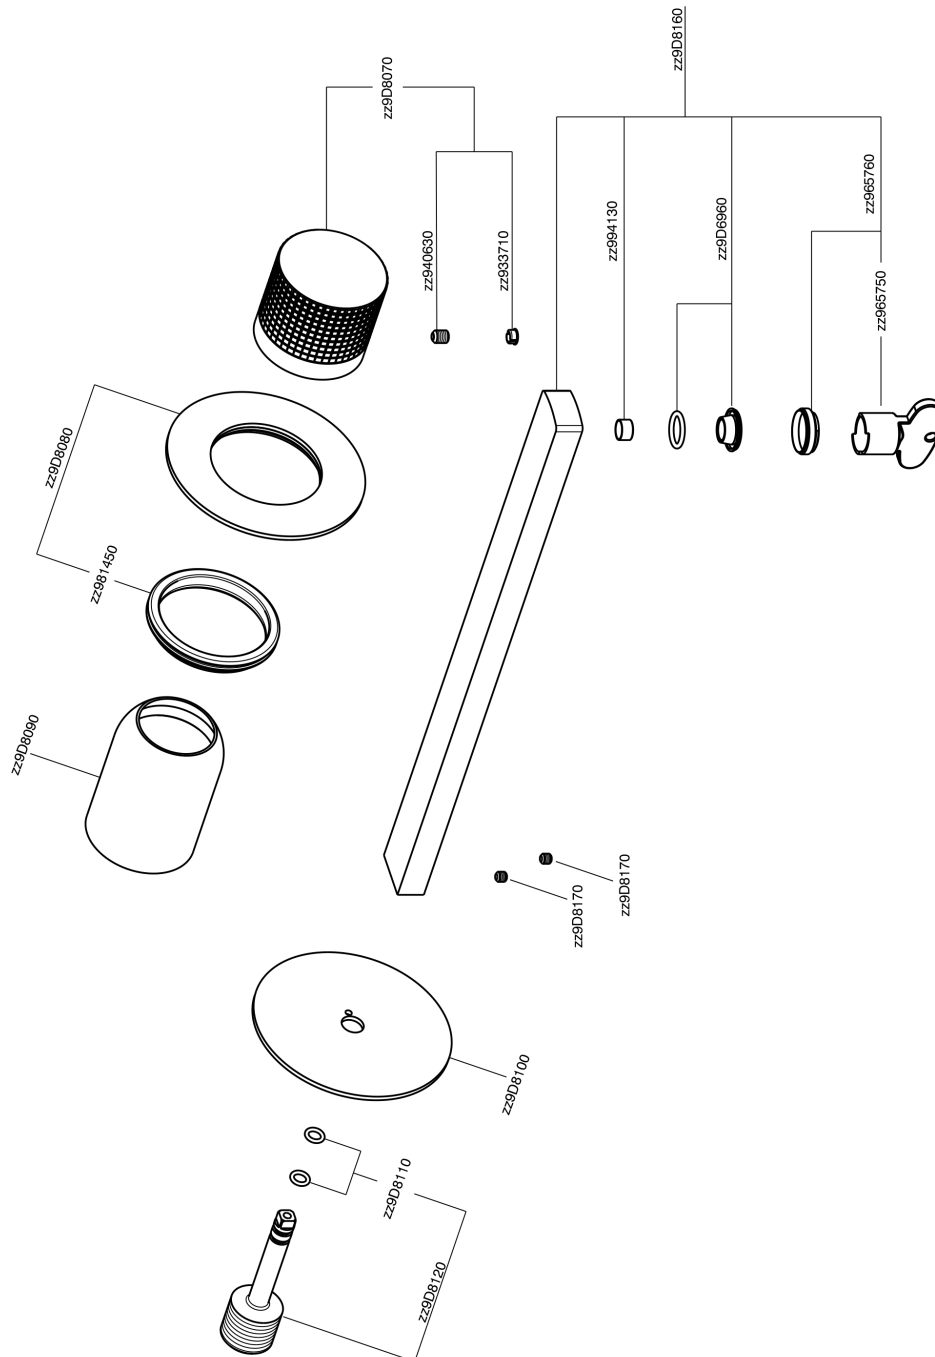

Exposed part for single lever washbasin valve NUANCE X32_X200511

X200511

<https://en.cisal.it/exposed-part-for-single-lever-washbasin-valve-nuance-x32x200511>

2024-10-18