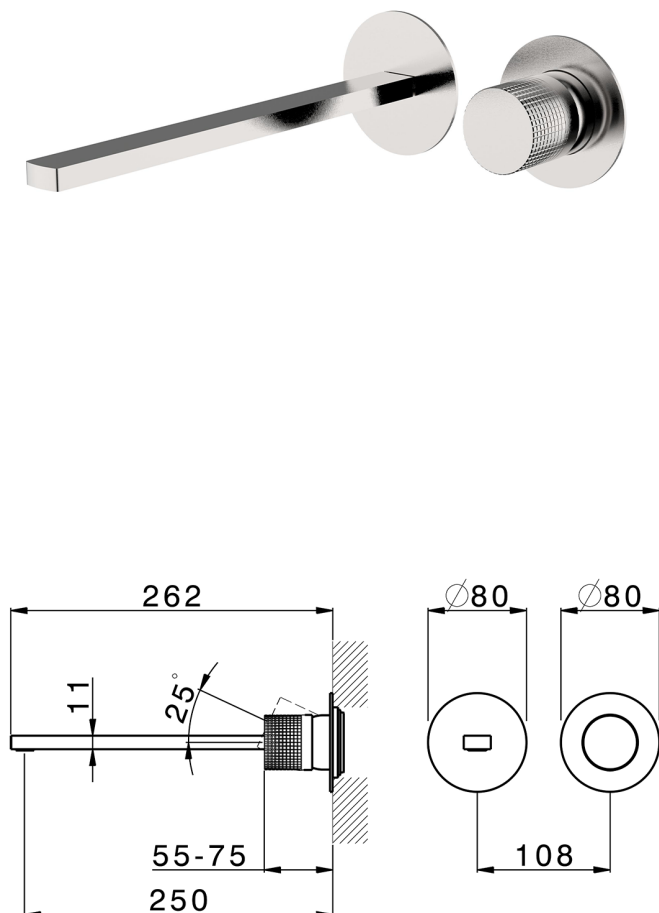

Exposed part for single lever washbasin valve NUANCE X32_X2005511

MODEL **X2005511**

Exposed part for single lever washbasin valve, without concealed part, spout L.250 mm, for item Easy-Box ZA002450-ZA025510, Inox AISI 316L

AVAILABLE FINISHINGS

-  **5H** 5H Dark Brass Brushed
-  **5L** 5L Brushed Black Titanium
-  **5N** 5N Brushed Rose Gold
-  **D1** D1 Brushed Inox

CHARACTERISTICS

Installation **Concealed**
 Required concealed parts **ZA002450**

Exposed part for single lever washbasin valve NUANCE X32_X2005511

X2005511

<https://en.cisal.it/exposed-part-for-single-lever-washbasin-valve-nuance-x32x2005511>

2024-10-18