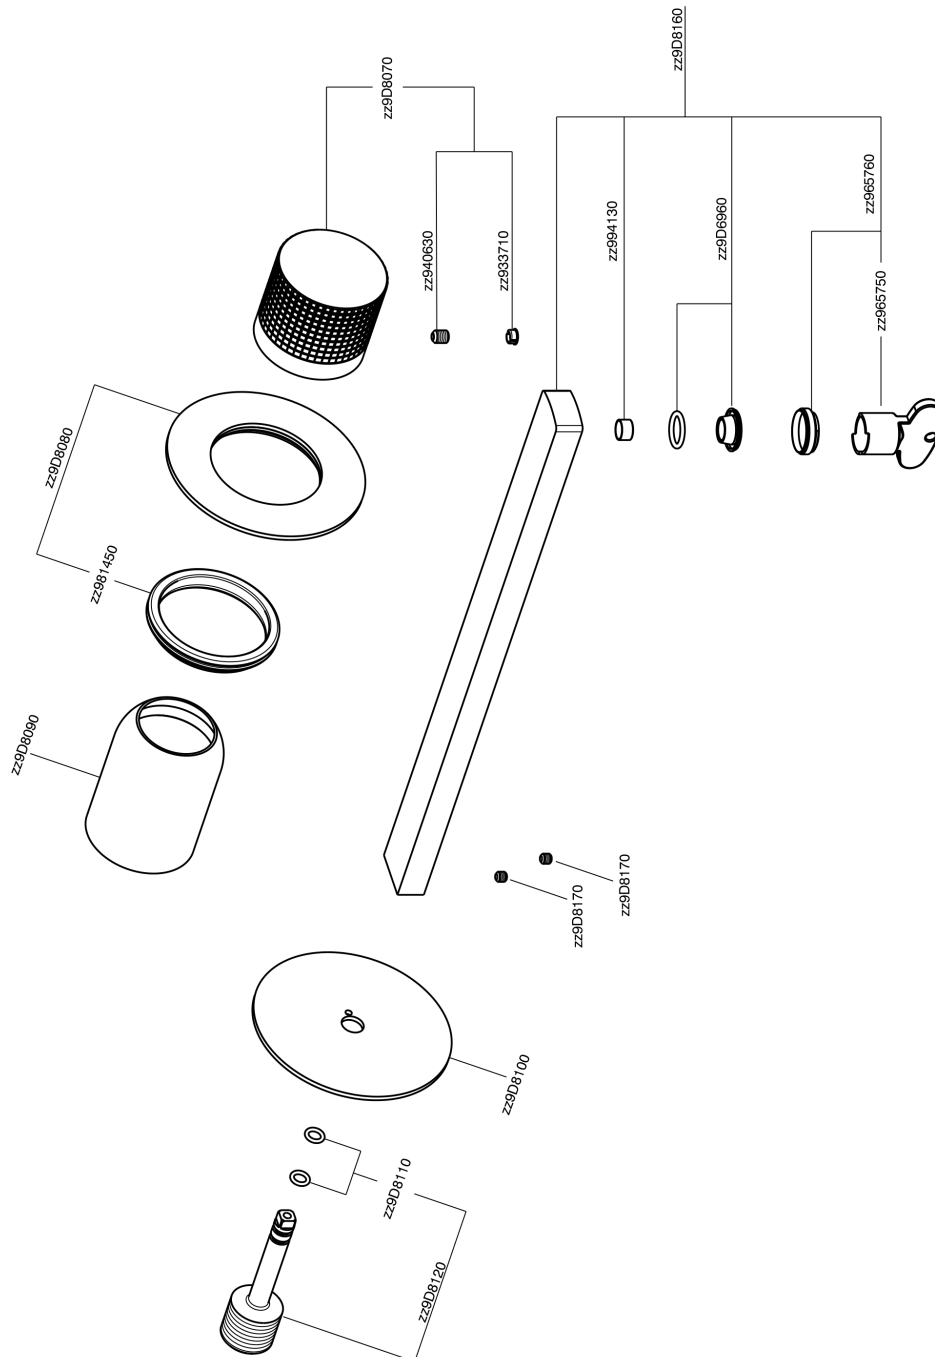

Exposed part for single lever washbasin valve NUANCE X32_X2005511

MODEL **X2005511**

Exposed part for single lever washbasin valve, without concealed part, spout L.250 mm, for item Easy-Box ZA002450-ZA025510, Inox AISI 316L

AVAILABLE FINISHINGS

-  **5H** 5H Dark Brass Brushed
-  **5L** 5L Brushed Black Titanium
-  **5N** 5N Brushed Rose Gold
-  **D1** D1 Brushed Inox

CHARACTERISTICS

Installation **Concealed**
 Required concealed parts **ZA002450**

Exposed part for single lever washbasin valve NUANCE X32_X2005511

X2005511

<https://en.cisal.it/exposed-part-for-single-lever-washbasin-valve-nuance-x32x2005511>

2024-10-18