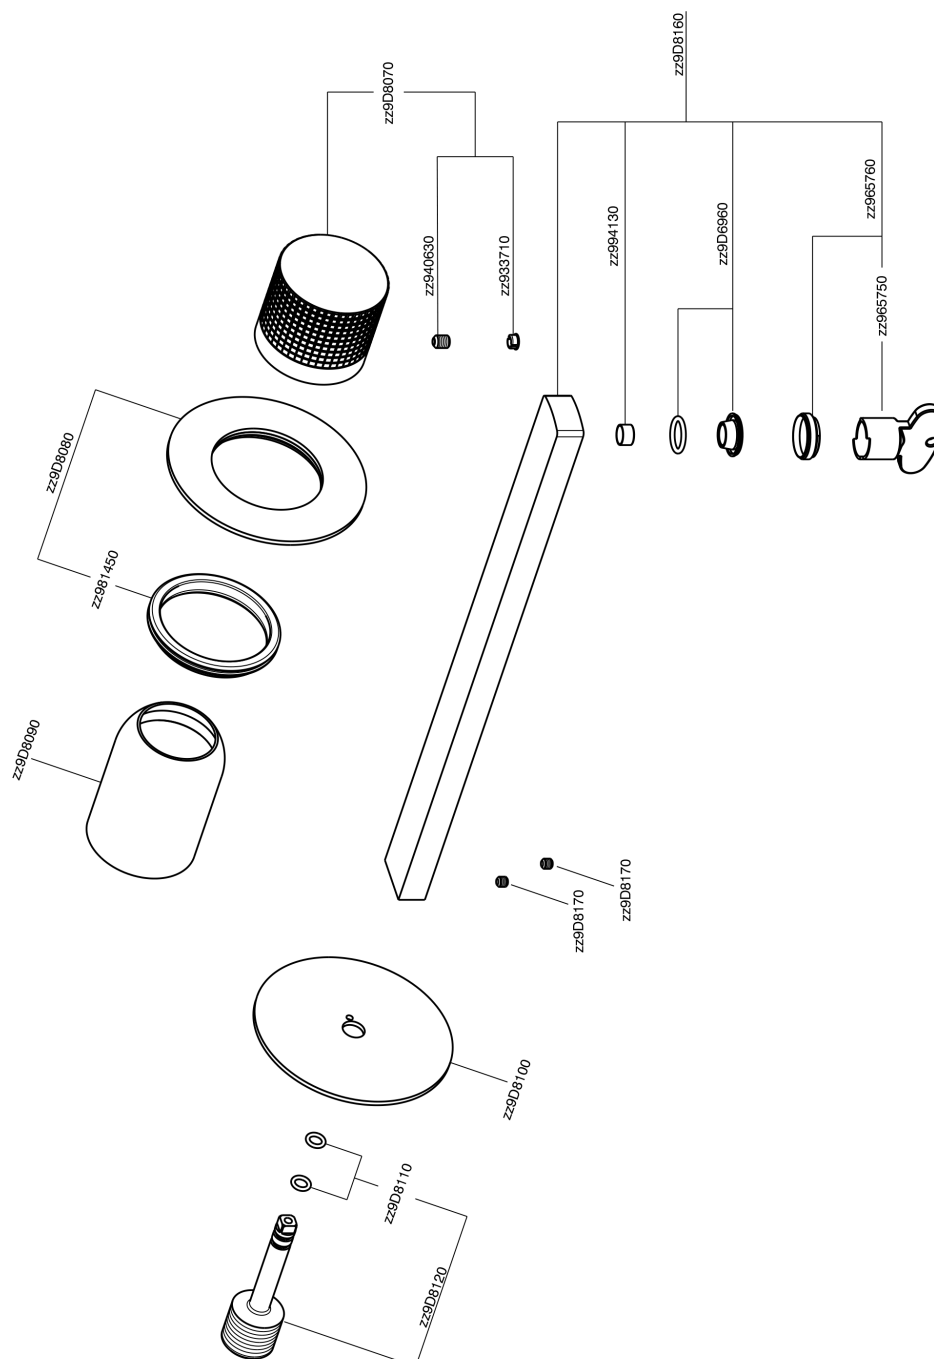

Exposed part for single lever washbasin valve NUANCE X32_X200511

X200511

<https://en.cisal.it/exposed-part-for-single-lever-washbasin-valve-nuance-x32x200511>

2024-10-18