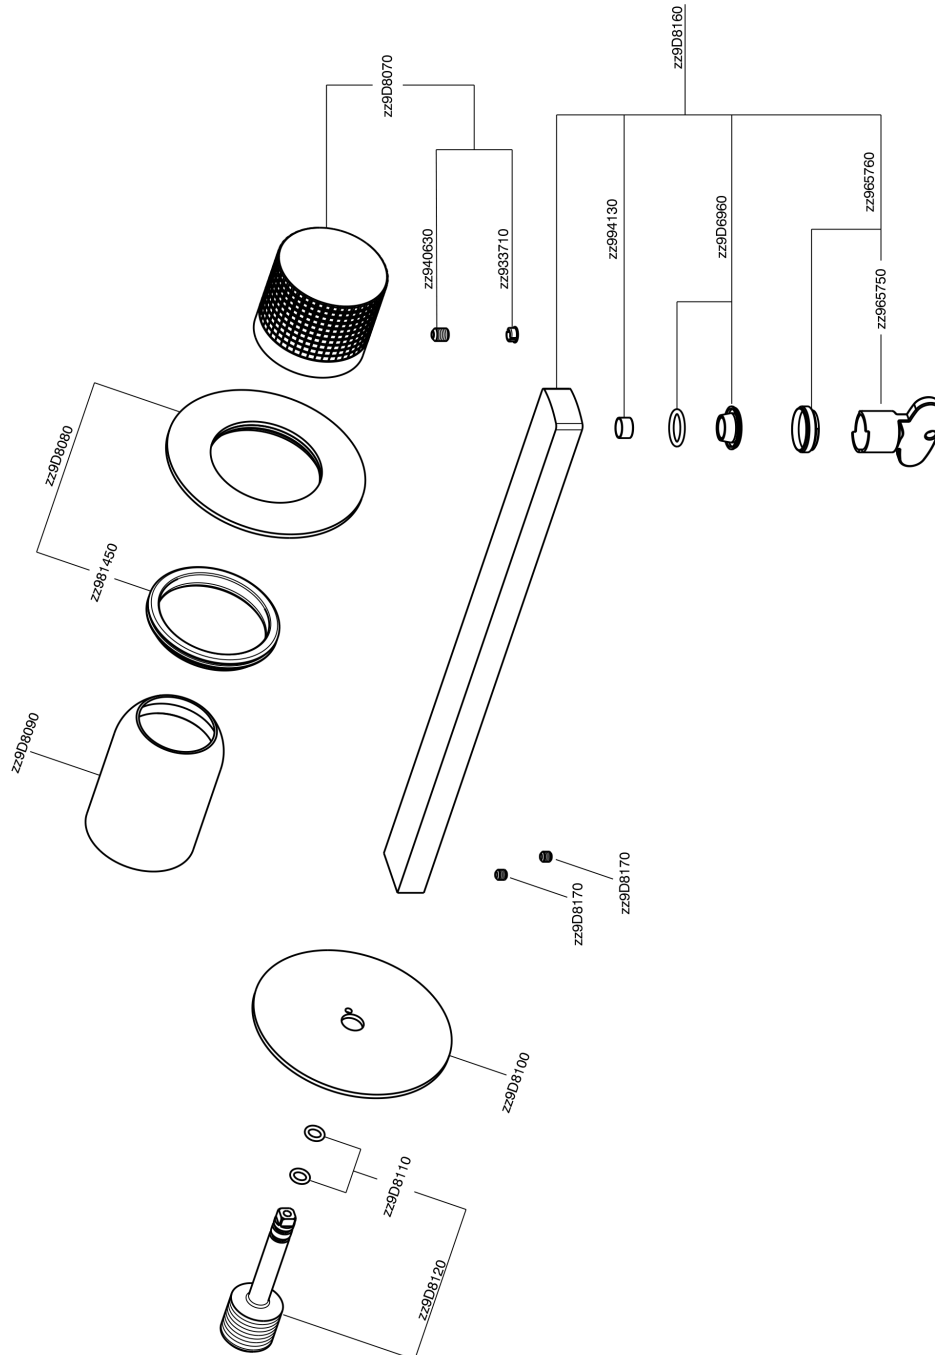

Exposed part for single lever washbasin valve NUANCE X32_X2005511

X2005511

<https://en.cisal.it/exposed-part-for-single-lever-washbasin-valve-nuance-x32x2005511>

2024-10-18